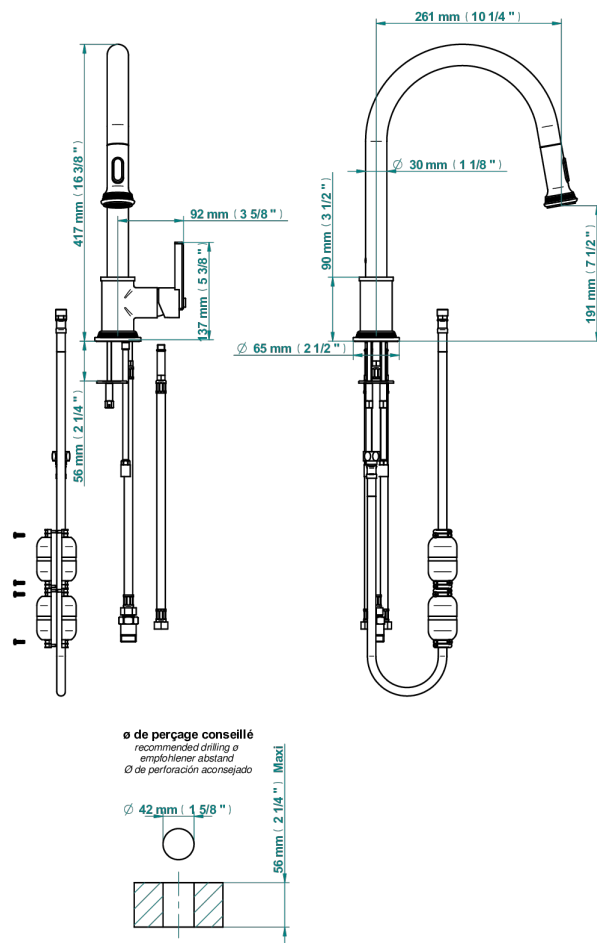

WEST COAST WHITE ONYX WITH LEVER HANDLES

U9H-6181D

Single lever sink mixer with swivel spout and pull-out spray

77890

05/01/2022

CHARACTERISTIC

- West Coast White Onyx with lever handles
- Single lever sink mixer with swivel spout and pull-out spray

AVAILABLE FINITIONS

Antique nickel - H28
 Black ceram - D30
 Blush PVD - H62
 Brass color PVD - H49
 Brown bronze color PVD - F33
 Gold color PVD - H52

Graphite PVD - H64
 Lacquered light bronze - D01
 Matt Umber PVD - H67
 Matt blush PVD - H60
 Matt brass color PVD - H50
 Matt brown bronze color PVD - F34