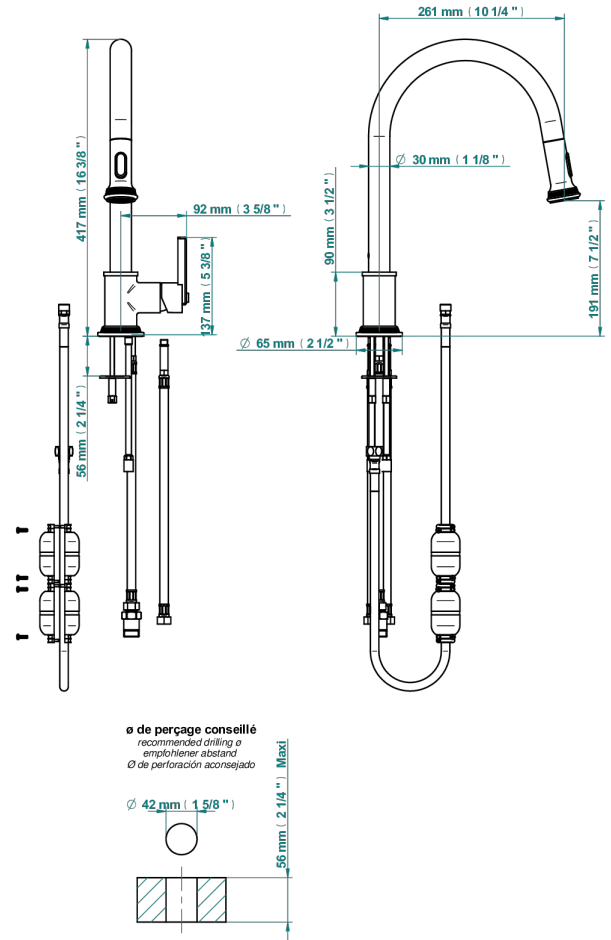

# WEST COAST WHITE ONYX

U9G-6181D

Single lever sink mixer with swivel spout and pull-out spray

77890

05/01/2022

## CHARACTERISTIC

- West Coast White Onyx
- Single lever sink mixer with swivel spout and pull-out spray

## AVAILABLE FINITIONS

Antique nickel - H28  
Black ceram - D30  
Blush PVD - H62  
Brass color PVD - H49  
Brown bronze color PVD - F33  
Gold color PVD - H52

Graphite PVD - H64  
Lacquered light bronze - D01  
Matt Umber PVD - H67  
Matt blush PVD - H60  
Matt brass color PVD - H50  
Matt brown bronze color PVD - F34