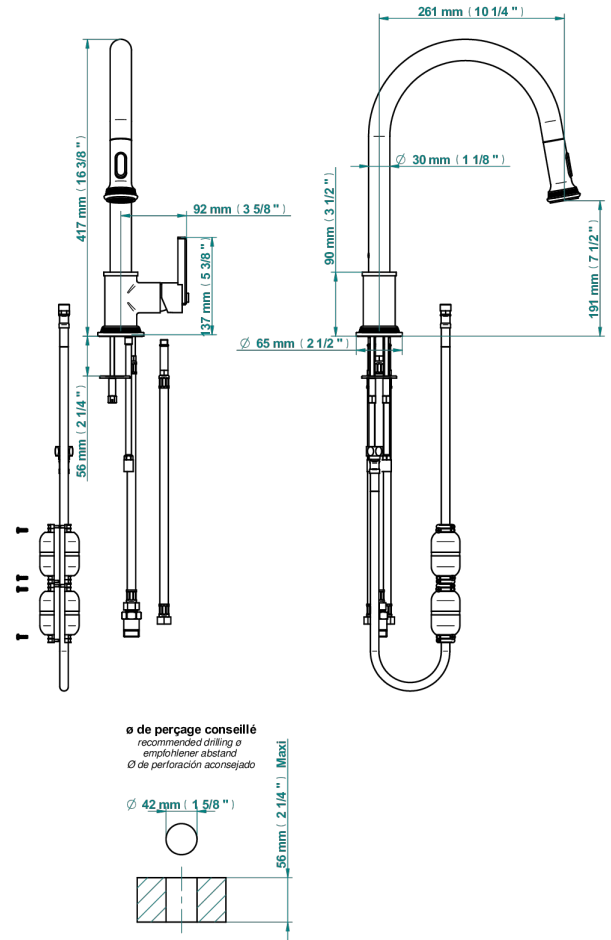

WEST COAST WHITE ONYX

U9G-6181D

Single lever sink mixer with swivel spout and pull-out spray

77890

05/01/2022

CHARACTERISTIC

- West Coast White Onyx
- Single lever sink mixer with swivel spout and pull-out spray

AVAILABLE FINITIONS

Antique nickel - H28
Black ceram - D30
Blush PVD - H62
Brass color PVD - H49
Brown bronze color PVD - F33
Gold color PVD - H52

Graphite PVD - H64
Lacquered light bronze - D01
Matt Umber PVD - H67
Matt blush PVD - H60
Matt brass color PVD - H50
Matt brown bronze color PVD - F34