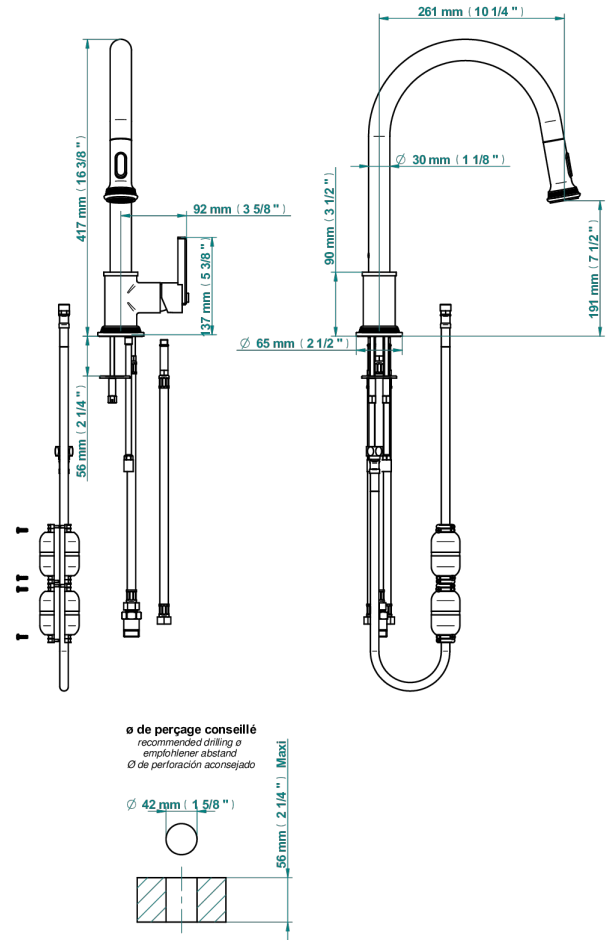

WEST COAST WHITE ONYX

U9G-6181D

Single lever sink mixer with swivel spout and pull-out spray

77890

05/01/2022

CHARACTERISTIC

- West Coast White Onyx
- Single lever sink mixer with swivel spout and pull-out spray

AVAILABLE FINITIONS

Antique nickel - H28
 Black ceram - D30
 Blush PVD - H62
 Brass color PVD - H49
 Brown bronze color PVD - F33
 Gold color PVD - H52

Graphite PVD - H64
 Lacquered light bronze - D01
 Matt Umber PVD - H67
 Matt blush PVD - H60
 Matt brass color PVD - H50
 Matt brown bronze color PVD - F34