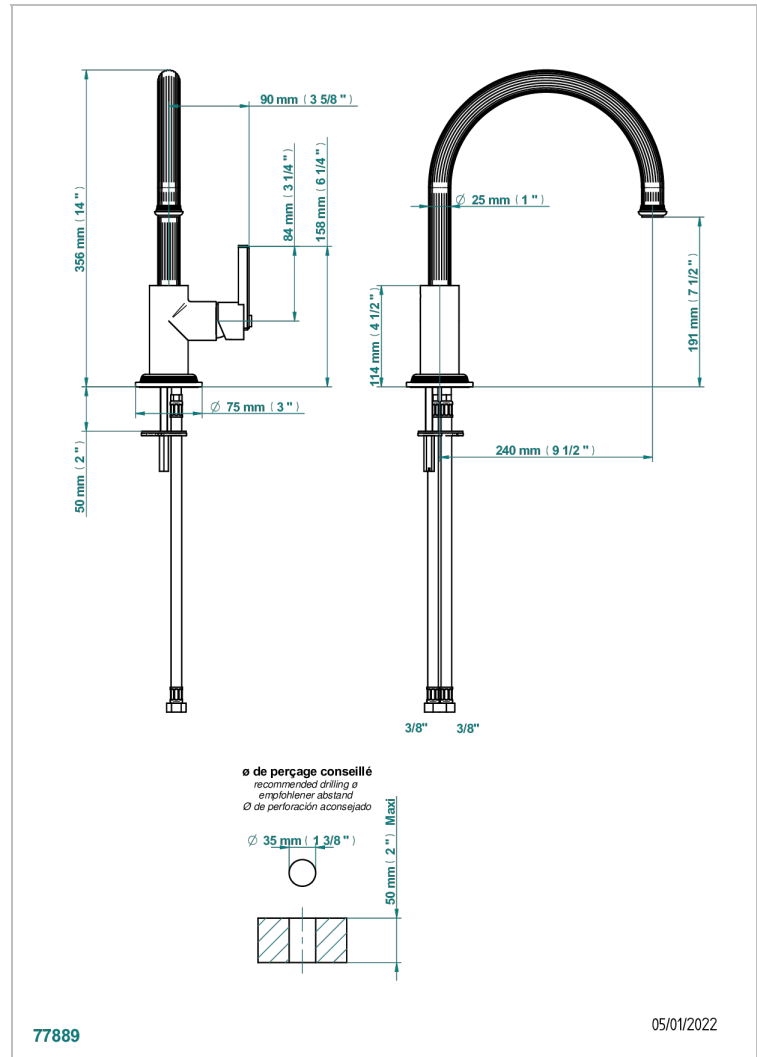

GRAND CENTRAL WHITE ONYX WITH LEVER HANDLES

U9S-6181N

Single lever sink mixer with swivel spout

77889

05/01/2022

CHARACTERISTIC

- Grand central White Onyx with lever handles
- Single lever sink mixer with swivel spout

AVAILABLE FINITIONS

Antique nickel - H28
Black ceram - D30
Blush PVD - H62
Brass color PVD - H49
Brown bronze color PVD - F33
Gold color PVD - H52

Graphite PVD - H64
Lacquered light bronze - D01
Matt Umber PVD - H67
Matt blush PVD - H60
Matt brass color PVD - H50
Matt brown bronze color PVD - F34