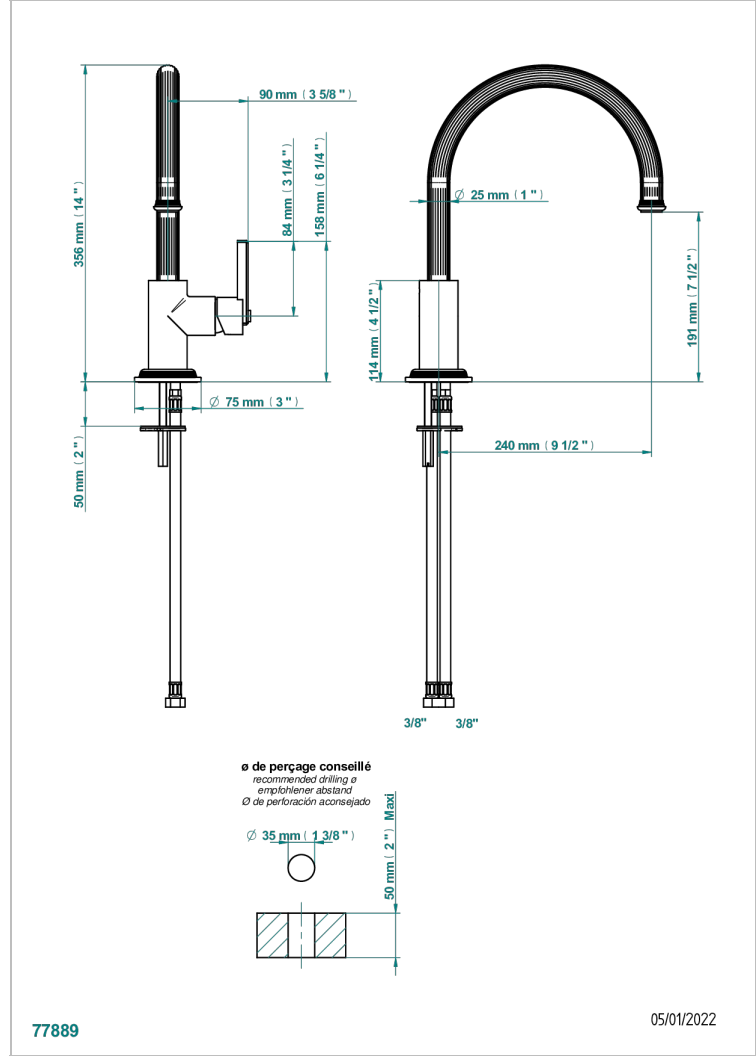

GRAND CENTRAL WHITE ONYX WITH LEVER HANDLES

U9S-6181N

Single lever sink mixer with swivel spout

CHARACTERISTIC

- Grand central White Onyx with lever handles
- Single lever sink mixer with swivel spout

AVAILABLE FINITIONS