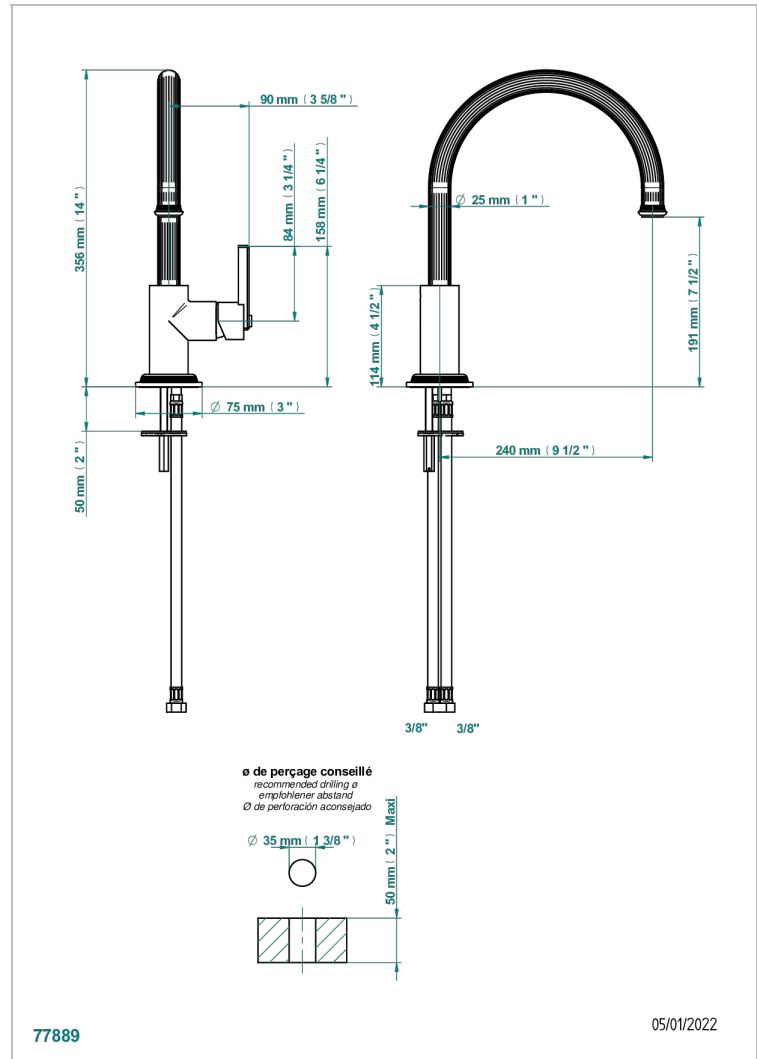

GRAND CENTRAL WHITE ONYX WITH LEVER HANDLES

U9S-6181N

Single lever sink mixer with swivel spout

CHARACTERISTIC

- Grand central White Onyx with lever handles
- Single lever sink mixer with swivel spout

AVAILABLE FINITIONS