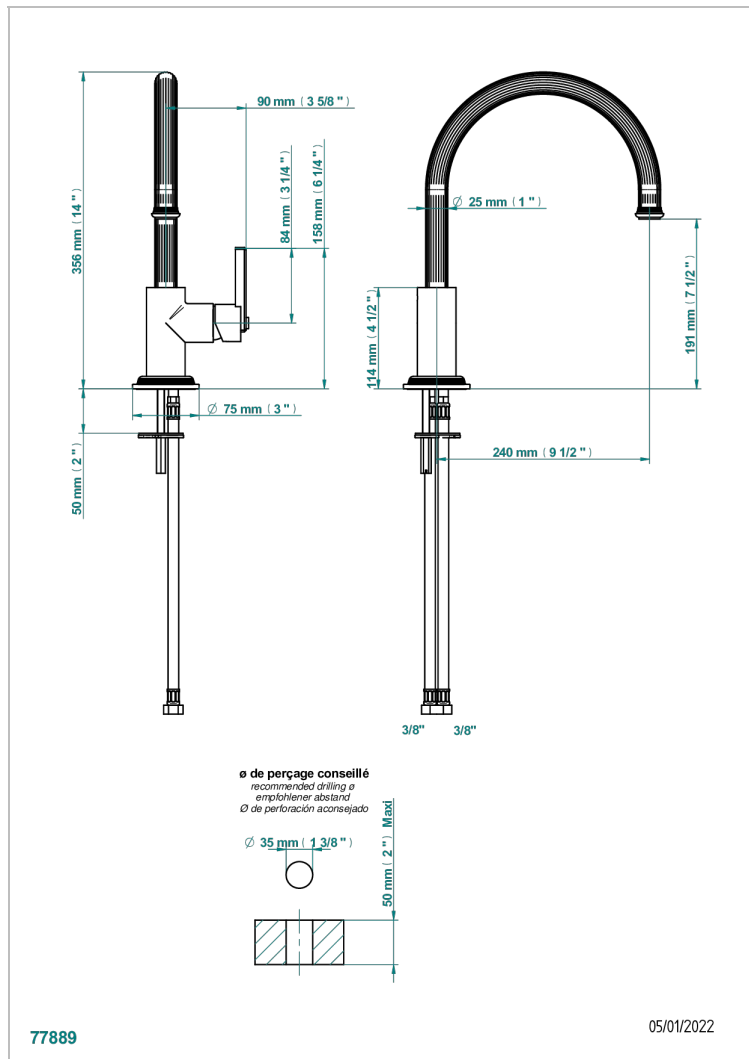

GRAND CENTRAL WHITE ONYX WITH LEVER HANDLES

U9S-6181N

可转向喷嘴水槽温控龙头

特色

- Grand central White Onyx with lever handles
- 可转向喷嘴水槽温控龙头

可选饰面

Black ceram - D30
Blush PVD - H62
Graphite PVD - H64
Matt Umber PVD - H67
Matt blush PVD - H60
Matt graphite PVD - H65