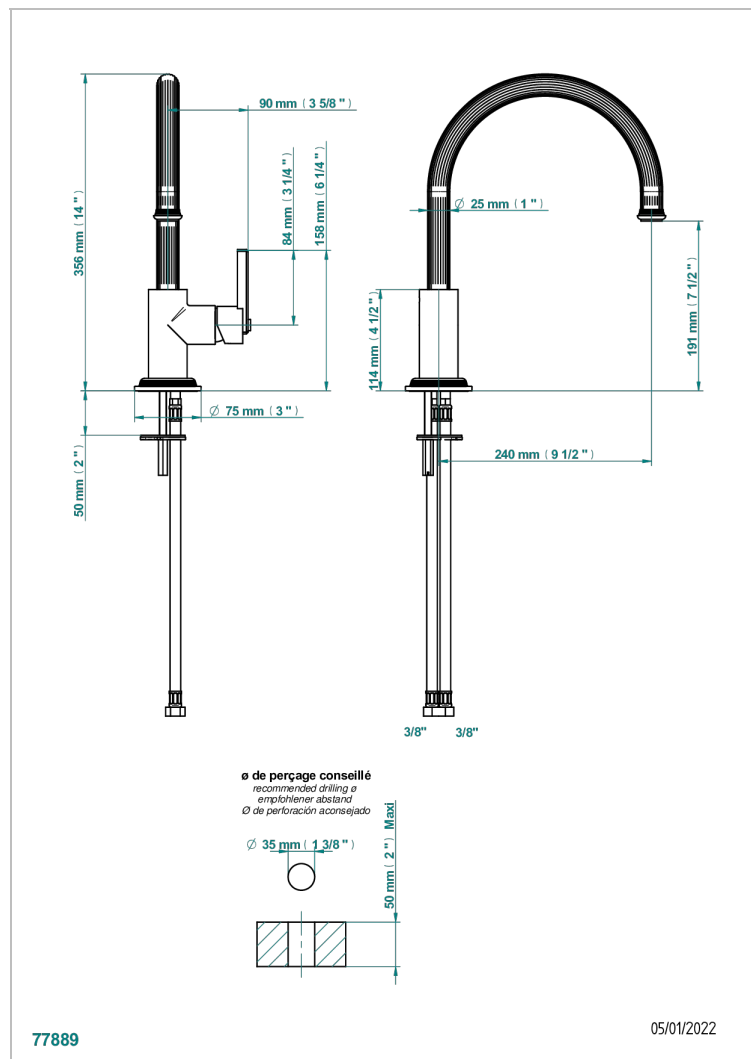

GRAND CENTRAL WHITE ONYX

U9R-6181N

Single lever sink mixer with swivel spout

THG[®]
PARIS

CHARACTERISTIC

- Grand central White Onyx
- Single lever sink mixer with swivel spout

AVAILABLE FINITIONS

Antique nickel - H28
Black ceram - D30
Blush PVD - H62
Brass color PVD - H49
Brown bronze color PVD - F33
Gold color PVD - H52