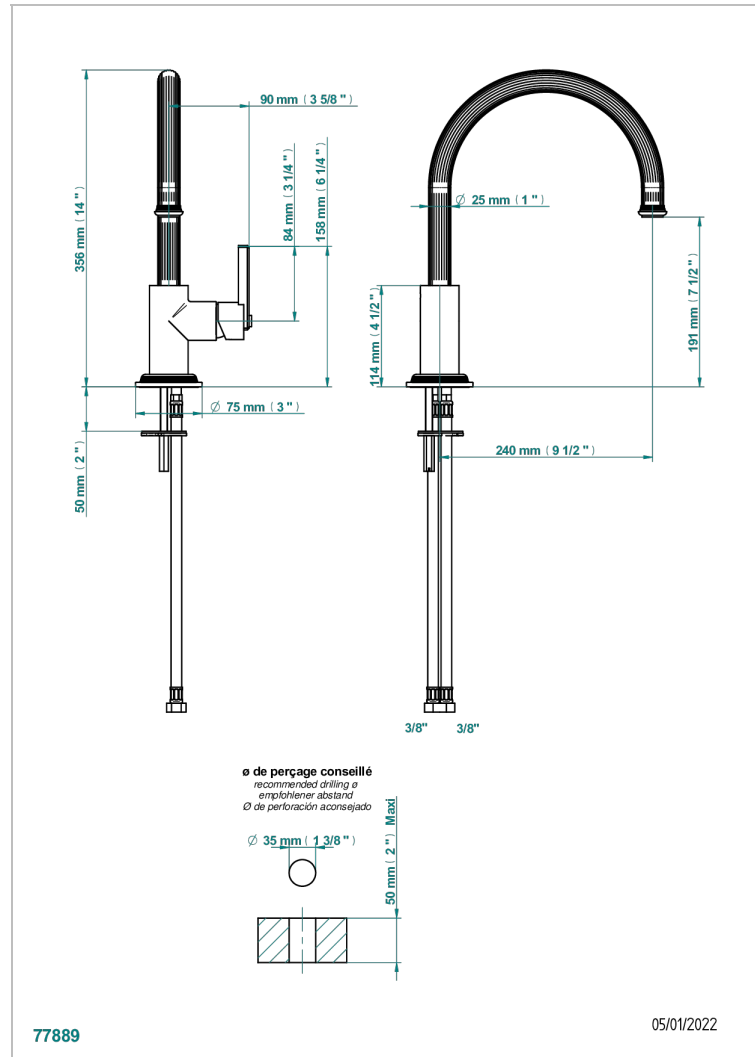

# GRAND CENTRAL WHITE ONYX

U9R-6181N

Single lever sink mixer with swivel spout

THG<sup>®</sup>  
PARIS

## CHARACTERISTIC

- Grand central White Onyx
- Single lever sink mixer with swivel spout