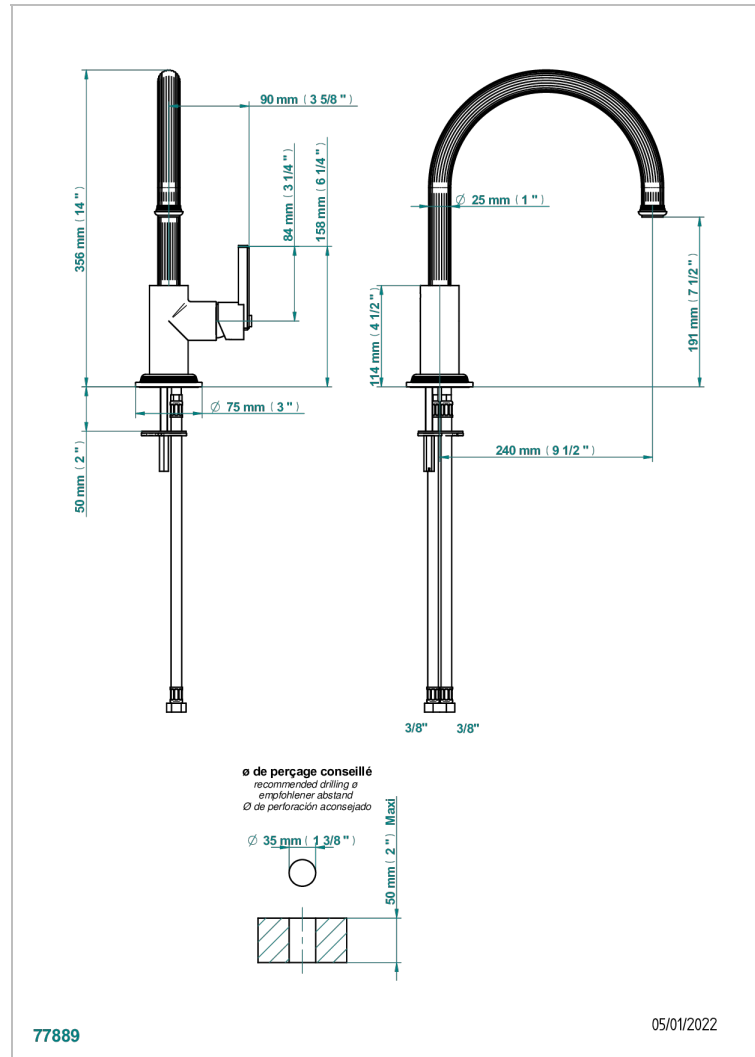

GRAND CENTRAL WHITE ONYX

U9R-6181N

Single lever sink mixer with swivel spout

THG[®]
PARIS

CHARACTERISTIC

- Grand central White Onyx
- Single lever sink mixer with swivel spout

AVAILABLE FINITIONS

Antique nickel - H28
Black ceram - D30
Blush PVD - H62
Brass color PVD - H49
Brown bronze color PVD - F33
Gold color PVD - H52