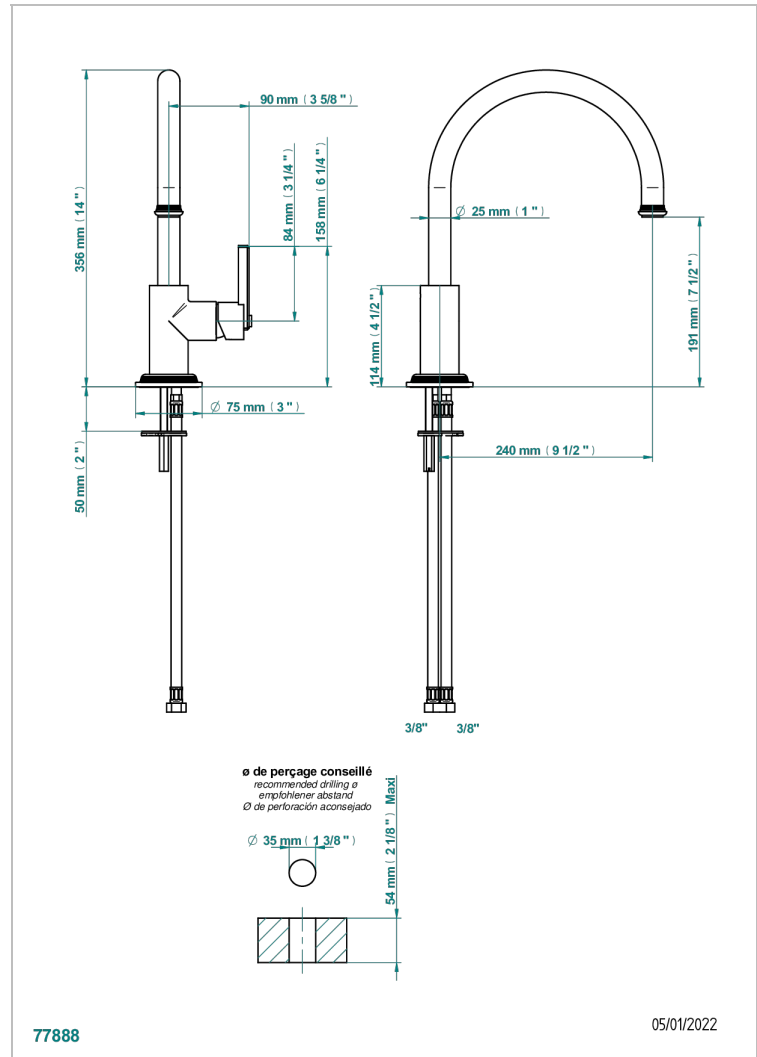

# WEST COAST WHITE ONYX WITH LEVER HANDLES

U9H-6181N

Single lever sink mixer with swivel spout

## CHARACTERISTIC

- West Coast White Onyx with lever handles
- Single lever sink mixer with swivel spout