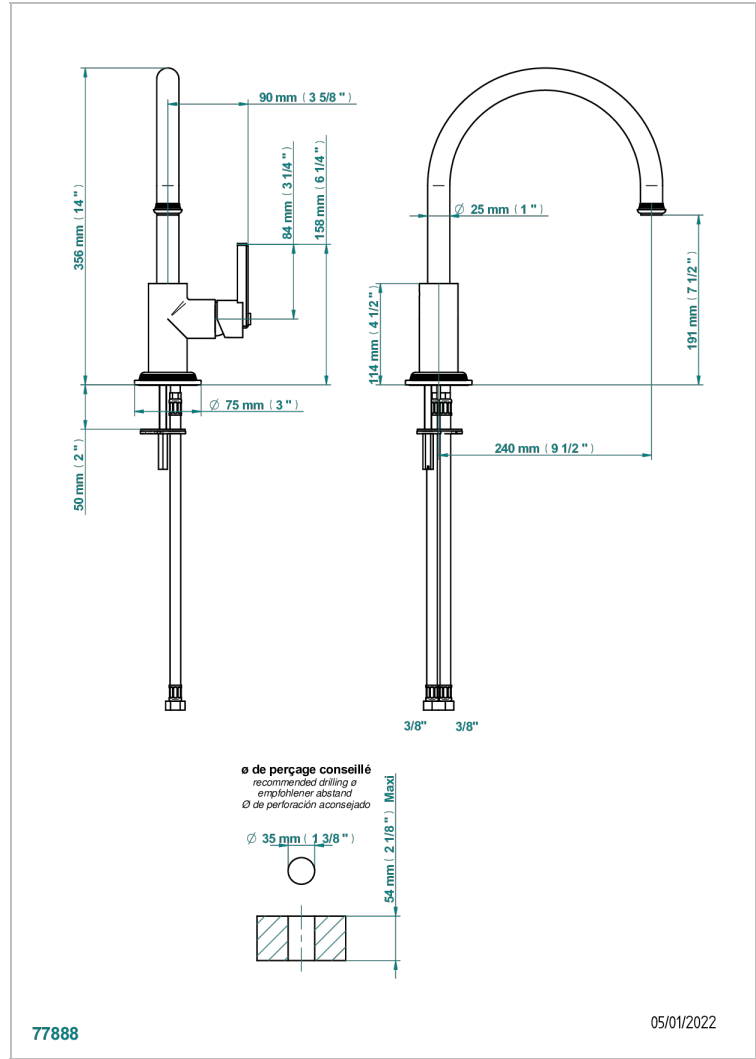

WEST COAST WHITE ONYX WITH LEVER HANDLES

U9H-6181N

Single lever sink mixer with swivel spout

CHARACTERISTIC

- West Coast White Onyx with lever handles
- Single lever sink mixer with swivel spout

AVAILABLE FINITIONS