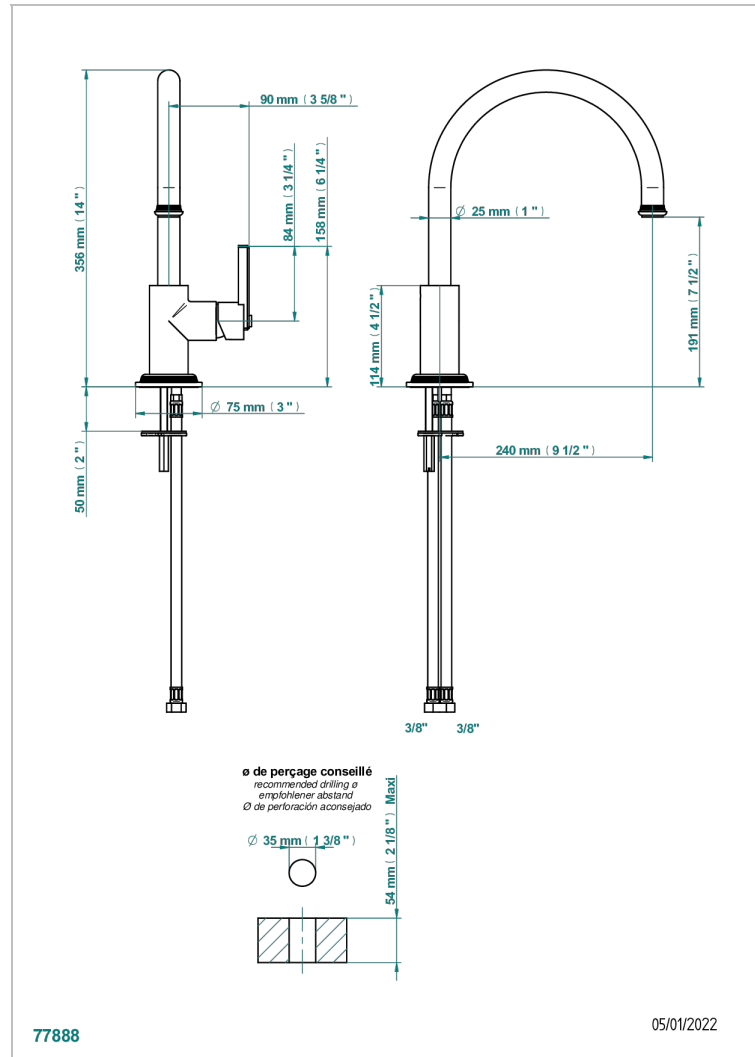

# WEST COAST WHITE ONYX WITH LEVER HANDLES

U9H-6181N

Single lever sink mixer with swivel spout

## CHARACTERISTIC

- West Coast White Onyx with lever handles
- Single lever sink mixer with swivel spout