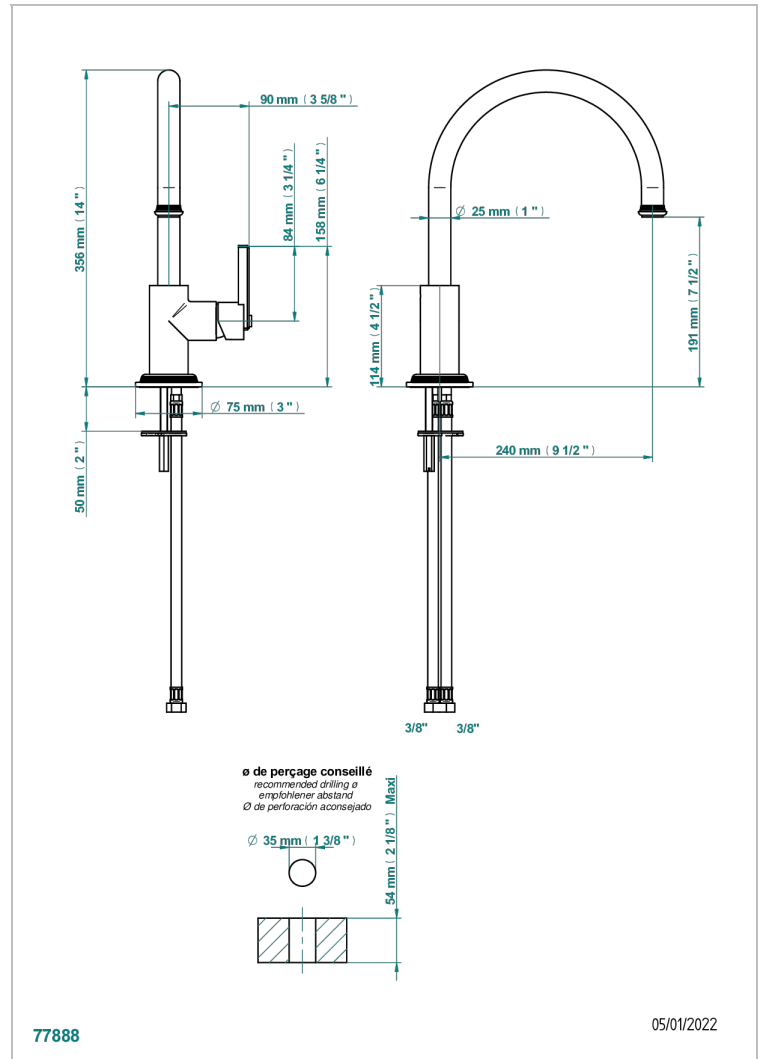

WEST COAST WHITE ONYX

U9G-6181N

Single lever sink mixer with swivel spout

THG[®]
PARIS

CHARACTERISTIC

- West Coast White Onyx
- Single lever sink mixer with swivel spout

AVAILABLE FINITIONS

Antique nickel - H28
Black ceram - D30
Blush PVD - H62
Brass color PVD - H49
Brown bronze color PVD - F33
Gold color PVD - H52