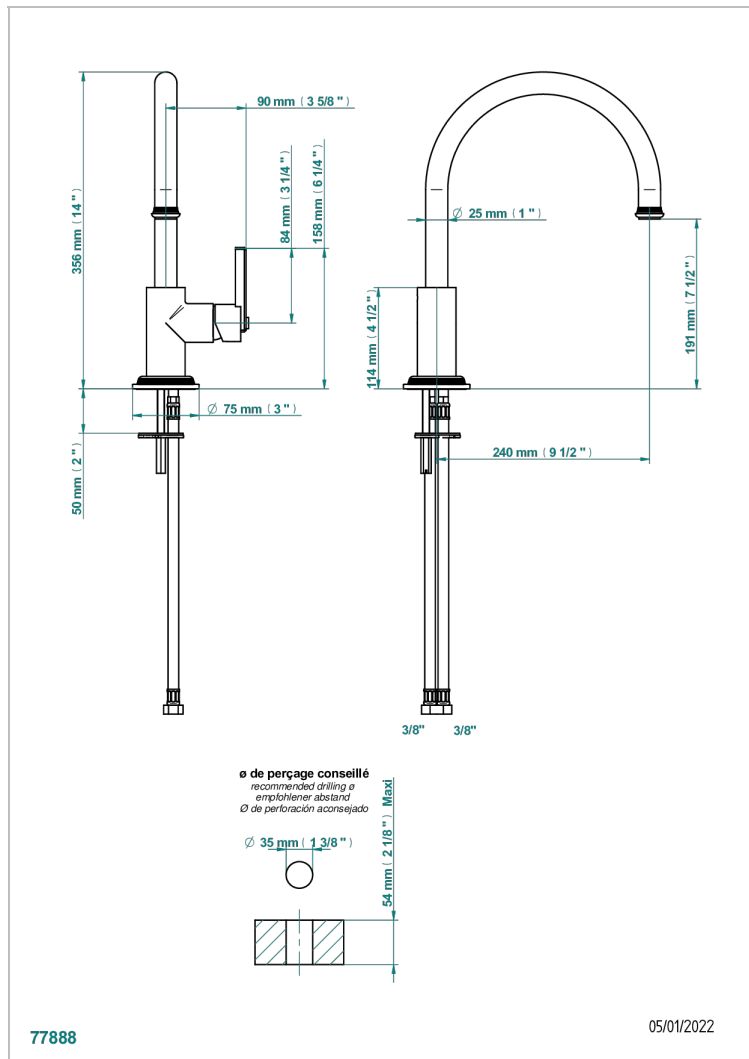

WEST COAST WHITE ONYX

U9G-6181N

Single lever sink mixer with swivel spout

THG[®]
PARIS

CHARACTERISTIC

- West Coast White Onyx
- Single lever sink mixer with swivel spout

AVAILABLE FINITIONS

Antique nickel - H28
Black ceram - D30
Blush PVD - H62
Brass color PVD - H49
Brown bronze color PVD - F33
Gold color PVD - H52