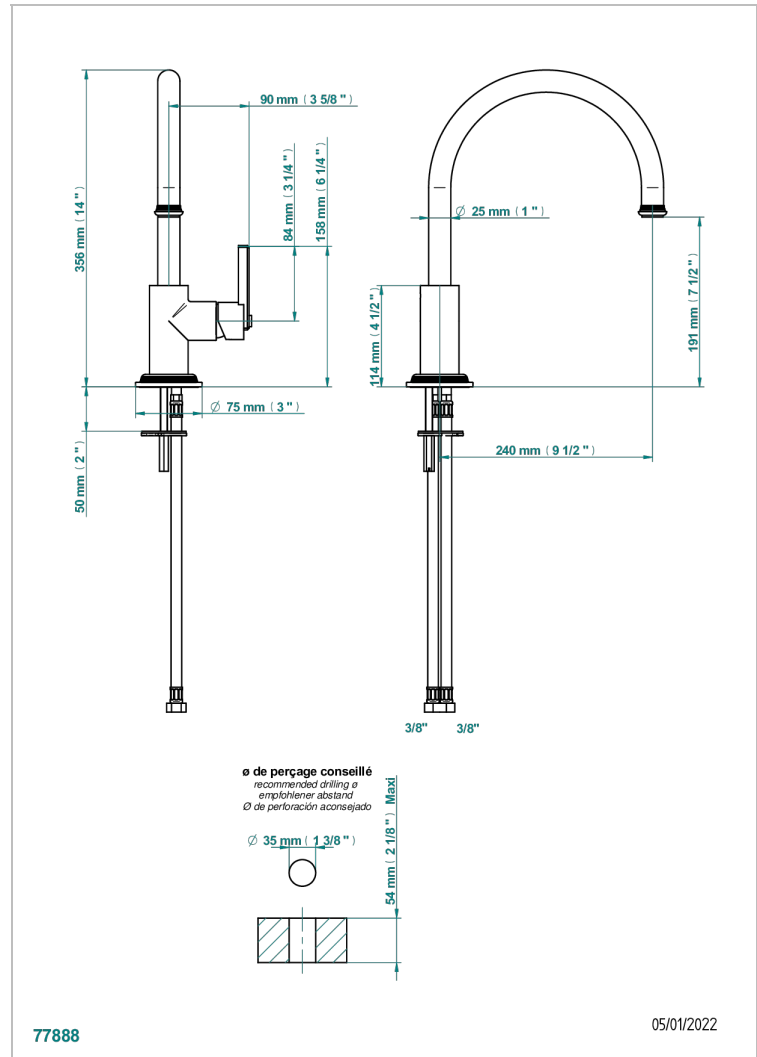

## CHARACTERISTIC

- West Coast White Onyx
- Single lever sink mixer with swivel spout