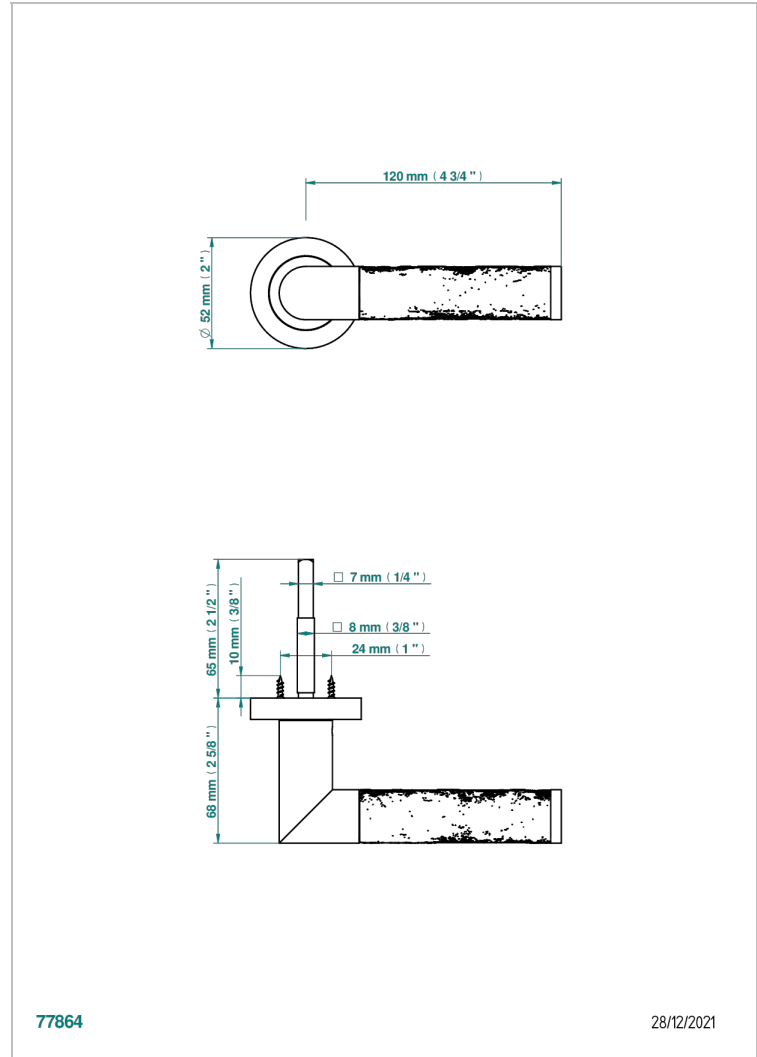

COLLECTION PARIS

B8A-DHCRD4/S

Door handle (one side) - Paris metal, Brass pattern

77864

28/12/2021

CHARACTERISTIC

- Collection Paris
- Door handle (one side) - Paris metal, Brass pattern

AVAILABLE FINITIONS