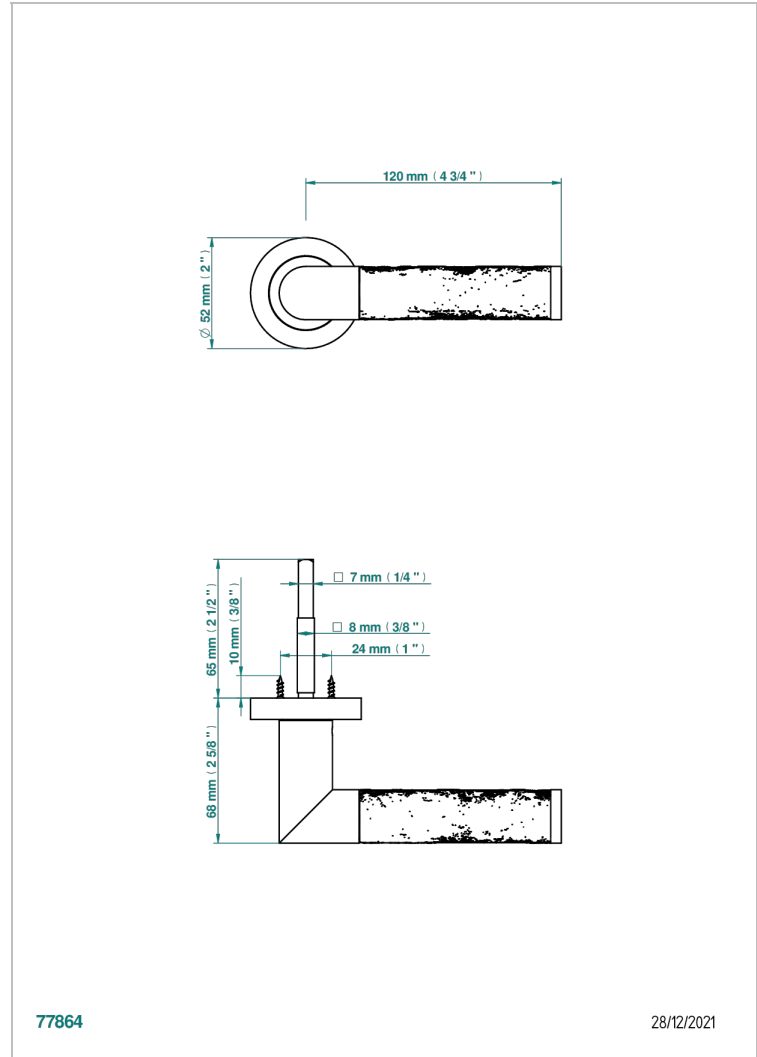

# COLLECTION PARIS

B8A-DHCRD4/S

Door handle (one side) - Paris metal, Brass pattern

77864

28/12/2021

## CHARACTERISTIC

- Collection Paris
- Door handle (one side) - Paris metal, Brass pattern