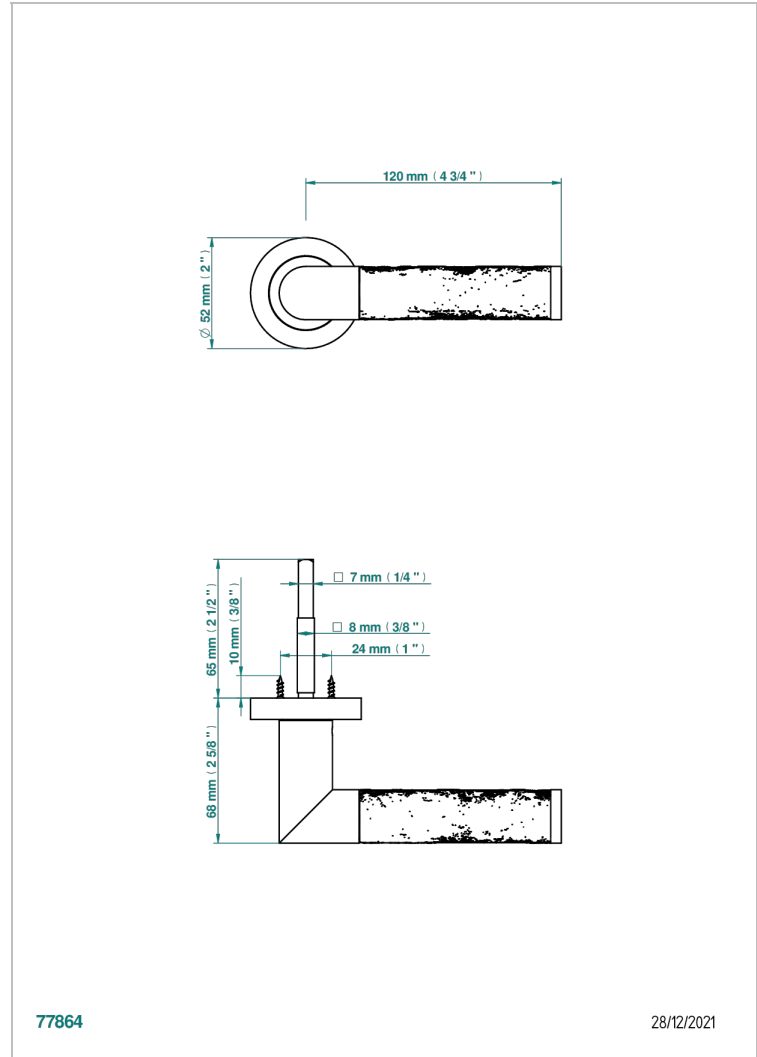

COLLECTION PARIS

B8A-DHCRD4/S

Door handle (one side) - Paris metal, Brass pattern

THG[®]
PARIS

77864

28/12/2021

EIGENSCHAFTEN

- Collection Paris
- Door handle (one side) - Paris metal, Brass pattern

VERFÜGBARE OBERFLÄCHEN

Blassgold - F30
Blassgold matt unlackiert - F31
Bronze hell - D01
Chrom - A02
Gold - F01
Gold matt - F07

Mattschwarz keramik - D30
Nickel matt - C01
Pvd blush - H62
Pvd blush matt - H60
Pvd bronze braun - F33
Pvd bronze braun matt - F34