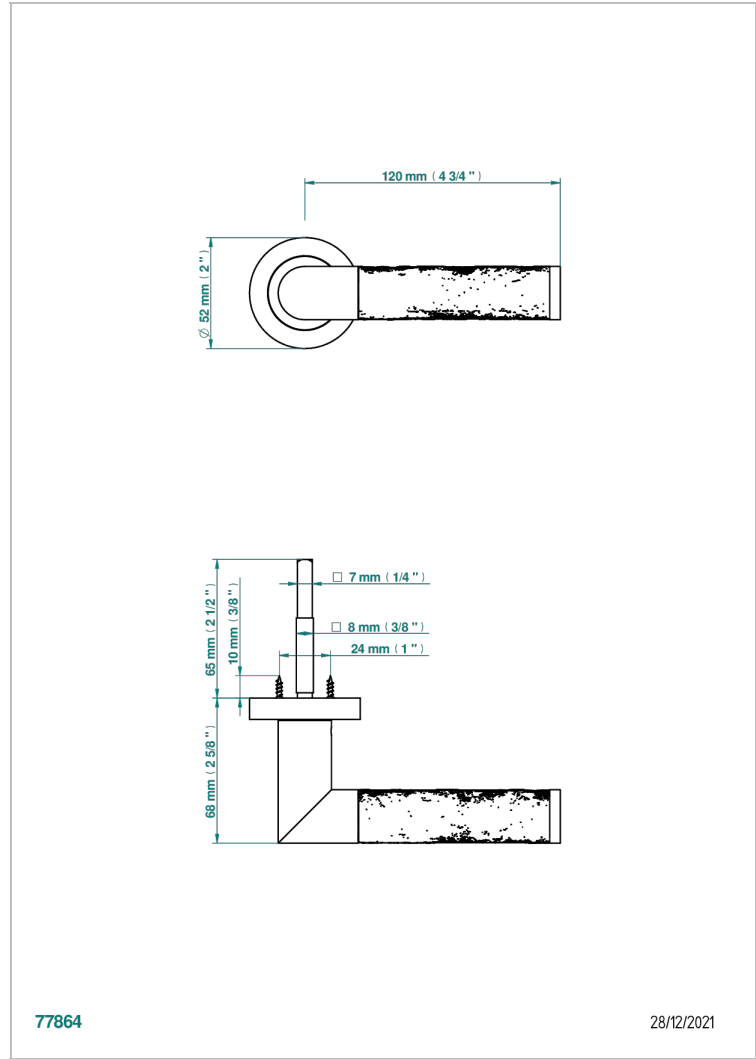

COLLECTION PARIS

B8A-DHCRD4/S

Door handle (one side) - Paris metal, Brass pattern

THG[®]
PARIS

77864

28/12/2021

ХАРАКТЕРИСТИКИ

- Collection Paris
- Door handle (one side) - Paris metal, Brass pattern