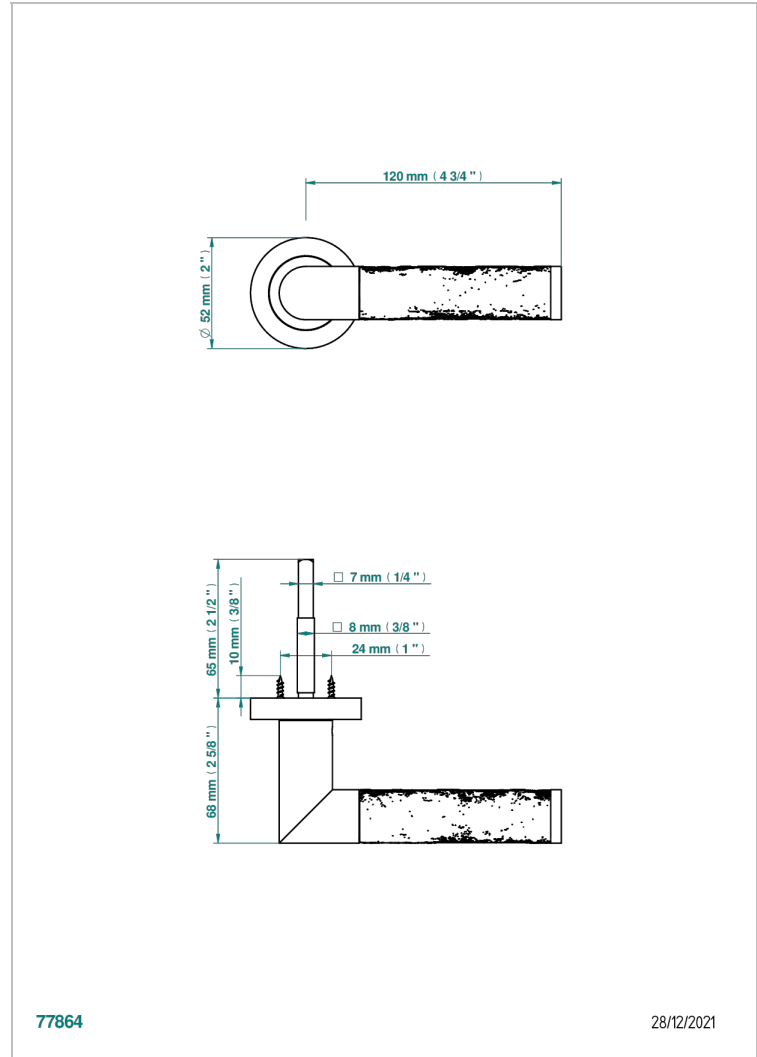

COLLECTION PARIS

B8A-DHCRD4/S

Door handle (one side) - Paris metal, Brass pattern

THG[®]
PARIS

77864

28/12/2021

CARACTERÍSTICAS

- Collection Paris
- Door handle (one side) - Paris metal, Brass pattern