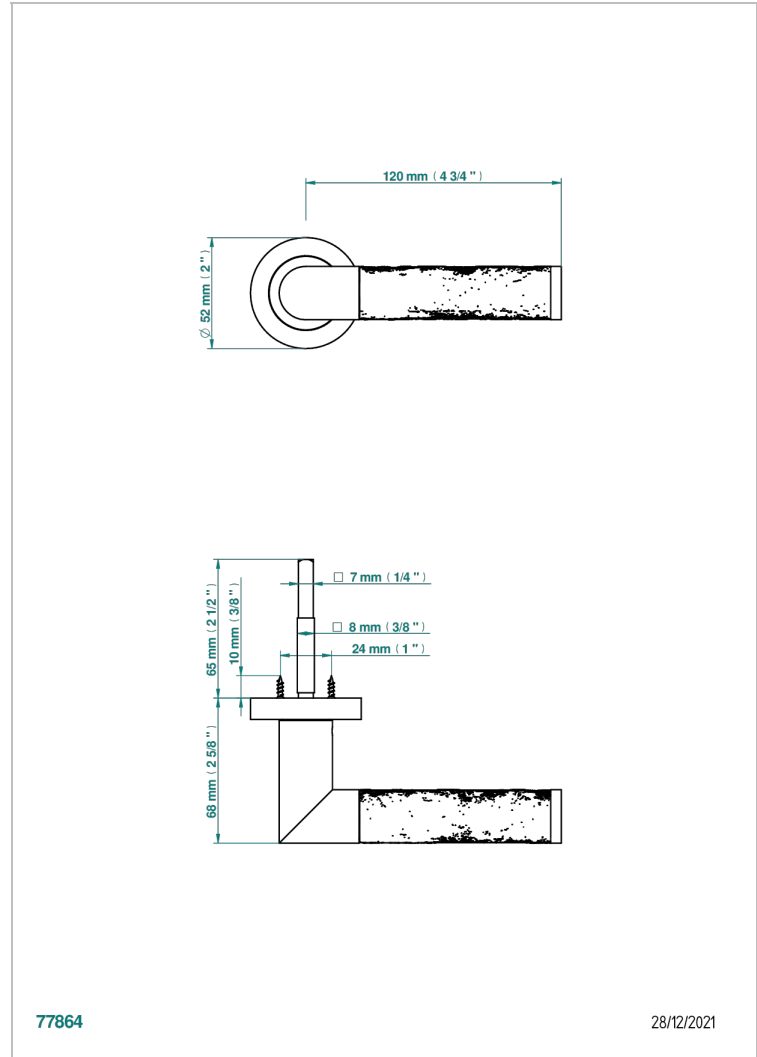

# COLLECTION PARIS

B8A-DHCRD4/S

Door handle (one side) - Paris metal, Brass pattern

THG<sup>®</sup>  
PARIS

77864

28/12/2021

## EIGENSCHAFTEN

- Collection Paris
- Door handle (one side) - Paris metal, Brass pattern