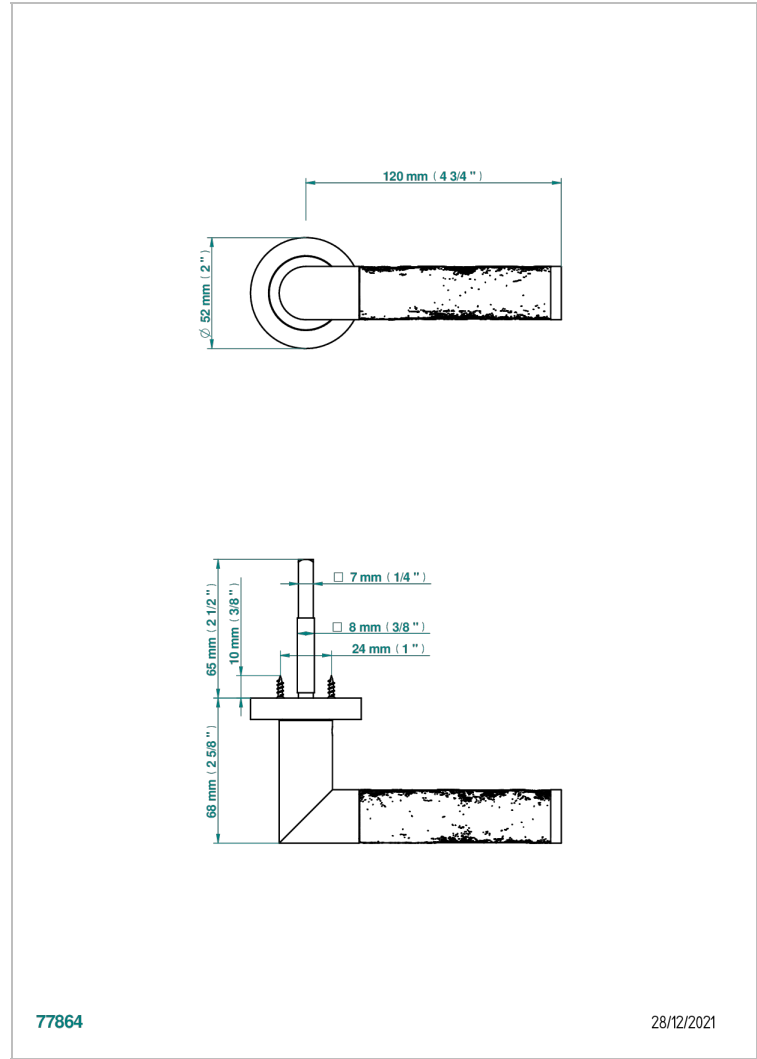

COLLECTION PARIS

B8A-DHCRD4/S

Door handle (one side) - Paris metal, Brass pattern

THG[®]
PARIS

77864

28/12/2021

特色

- Collection Paris
- Door handle (one side) - Paris metal, Brass pattern

可选饰面

Black ceram - D30
Blush PVD - H62
Graphite PVD - H64
Matt Umber PVD - H67
Matt blush PVD - H60
Matt graphite PVD - H65

PVD哑光棕铜 - F34
PVD哑光金 - H53
PVD哑光铜 - H50
PVD哑光镍 - H56
PVD抛光铜 - H49
PVD棕铜 - F33

PVD金色 - H52
PVD镍 - H55
Umber PVD - H66
哑光浅金 - F31
哑光金 - F07
哑光镍 - C01