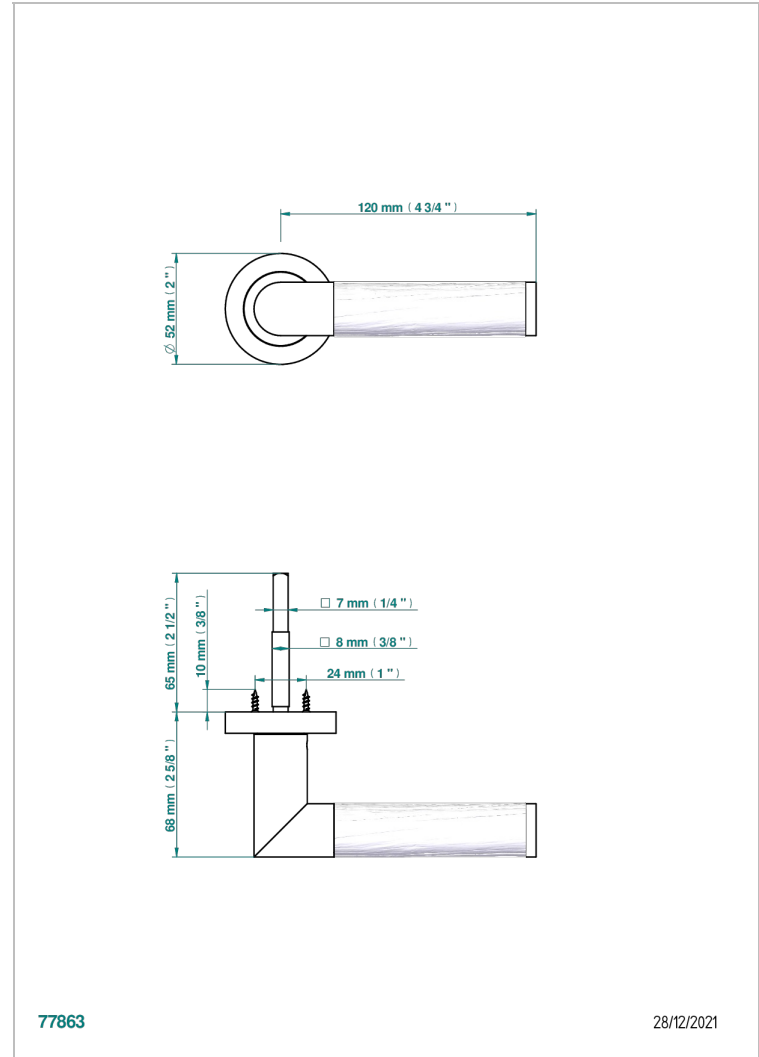

COLLECTION PARIS

B8A-DHCRD3/S

Door handle (one side) - Paris metal, Wood pattern

77863

28/12/2021

CHARACTERISTIC

- Collection Paris
- Door handle (one side) - Paris metal, Wood pattern

AVAILABLE FINITIONS