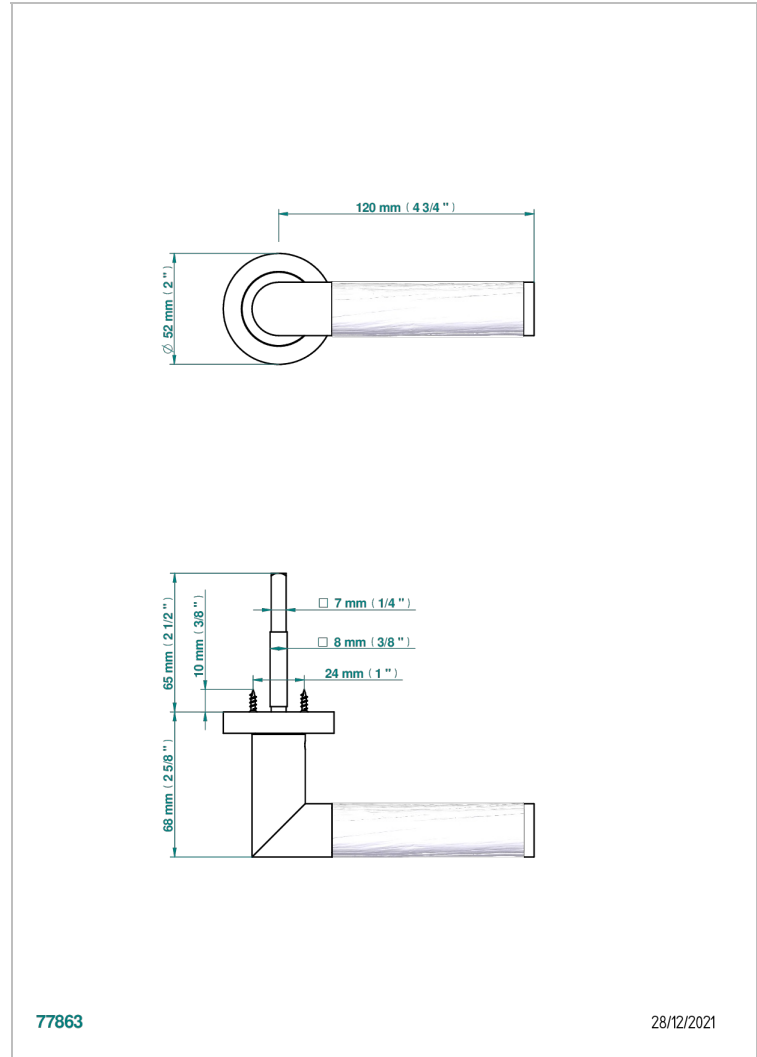

# COLLECTION PARIS

B8A-DHCRD3/S

Door handle (one side) - Paris metal, Wood pattern

THG<sup>®</sup>  
PARIS

77863

28/12/2021

## CARACTERÍSTICAS

- Collection Paris
- Door handle (one side) - Paris metal, Wood pattern