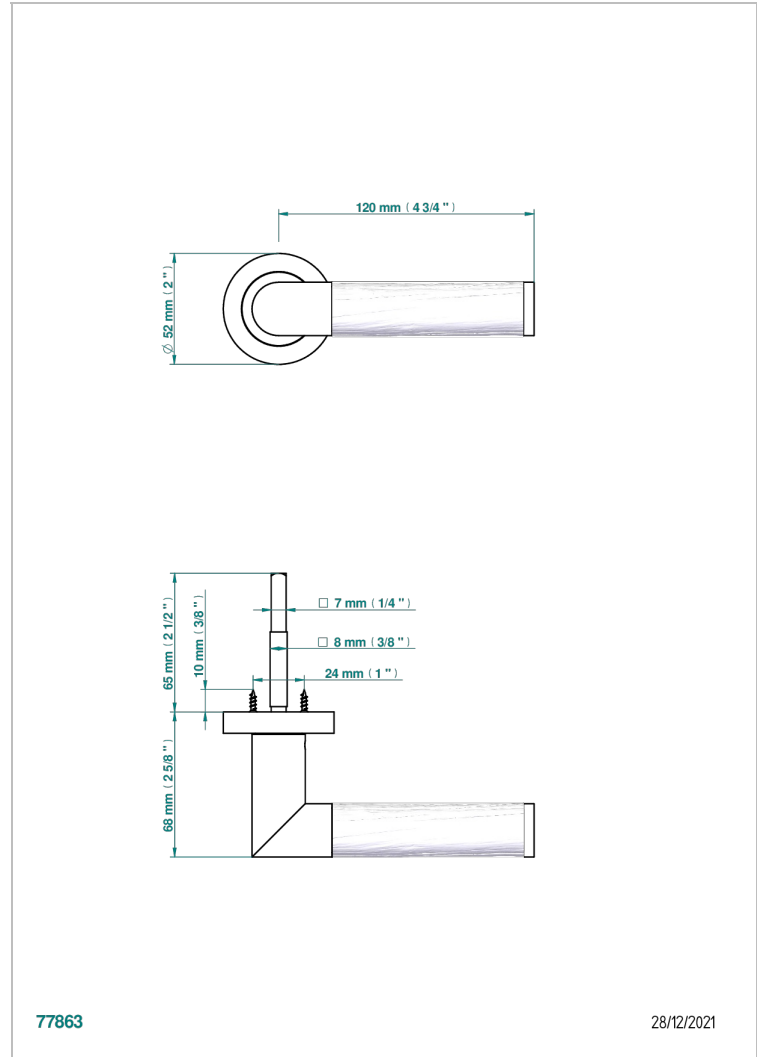

# COLLECTION PARIS

B8A-DHCRD3/S

Door handle (one side) - Paris metal, Wood pattern

77863

28/12/2021

## CHARACTERISTIC

- Collection Paris
- Door handle (one side) - Paris metal, Wood pattern