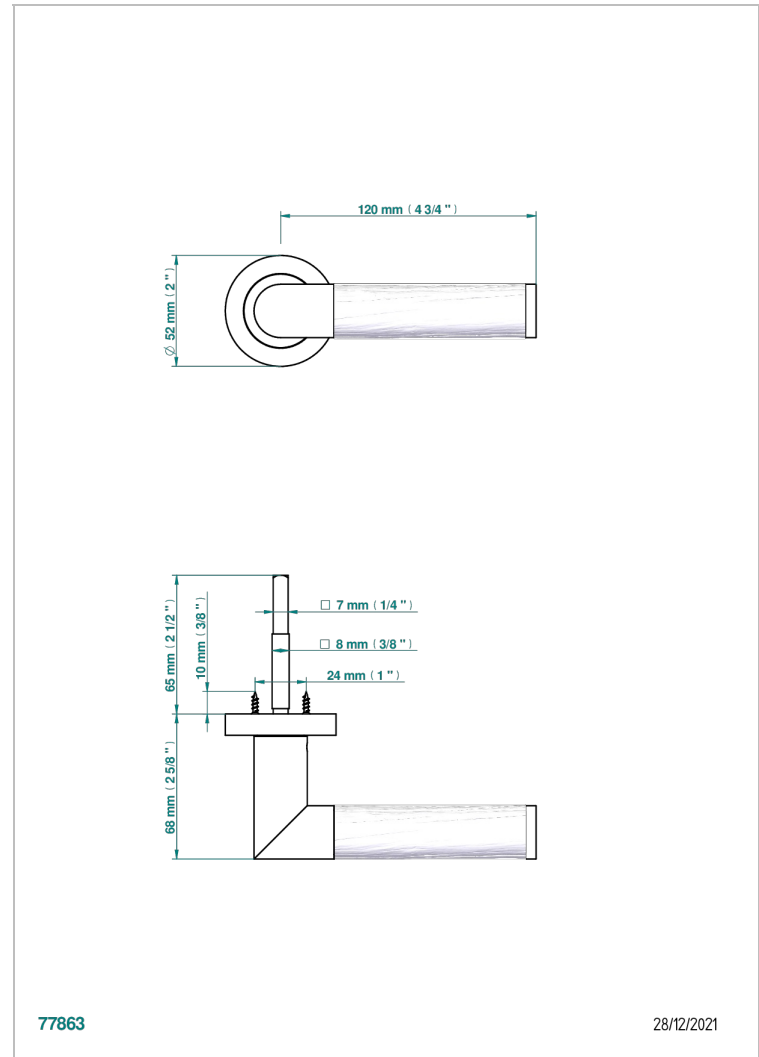

# COLLECTION PARIS

B8A-DHCRD3/S

Door handle (one side) - Paris metal, Wood pattern

THG<sup>®</sup>  
PARIS

77863

28/12/2021

## EIGENSCHAFTEN

- Collection Paris
- Door handle (one side) - Paris metal, Wood pattern