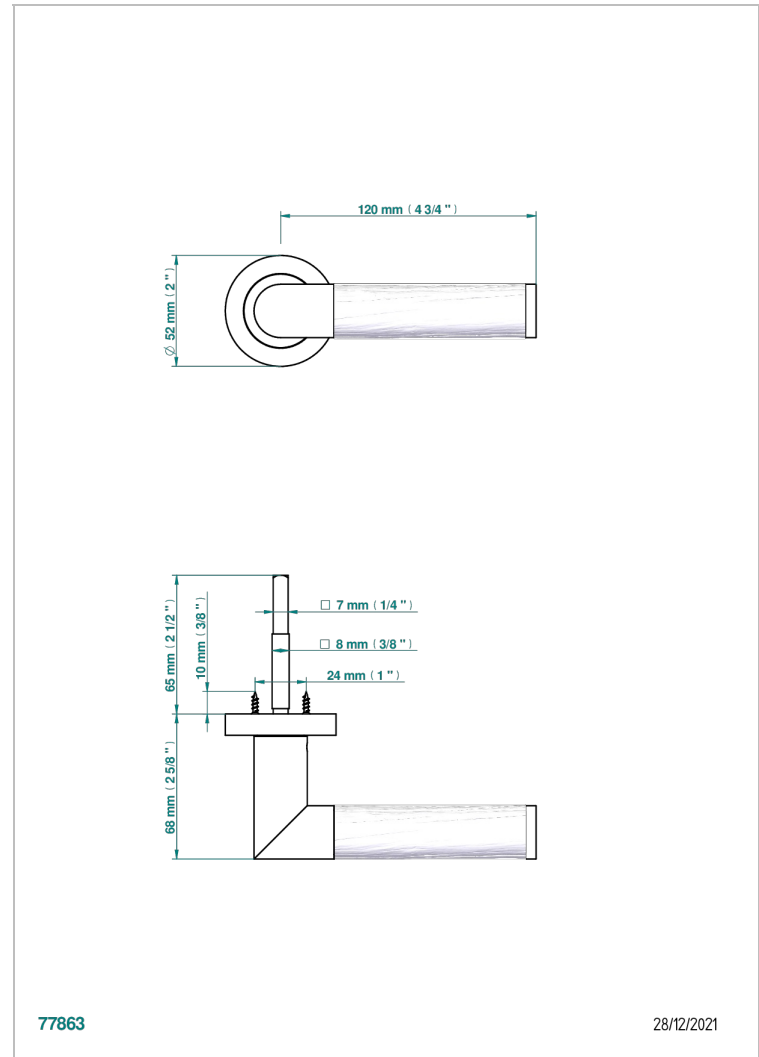

COLLECTION PARIS

B8A-DHCRD3/S

Door handle (one side) - Paris metal, Wood pattern

THG[®]
PARIS

77863

28/12/2021

CARACTERÍSTICAS

- Collection Paris
- Door handle (one side) - Paris metal, Wood pattern