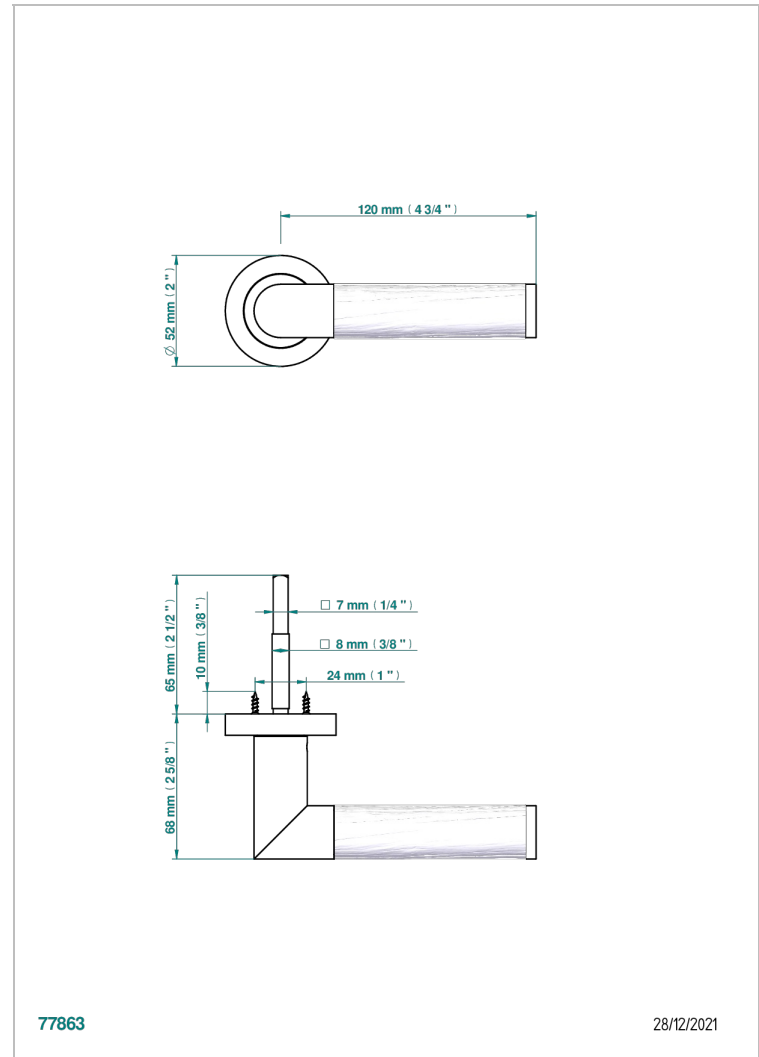

COLLECTION PARIS

B8A-DHCRD3/S

Door handle (one side) - Paris metal, Wood pattern

77863

28/12/2021

CHARACTERISTIC

- Collection Paris
- Door handle (one side) - Paris metal, Wood pattern

AVAILABLE FINITIONS