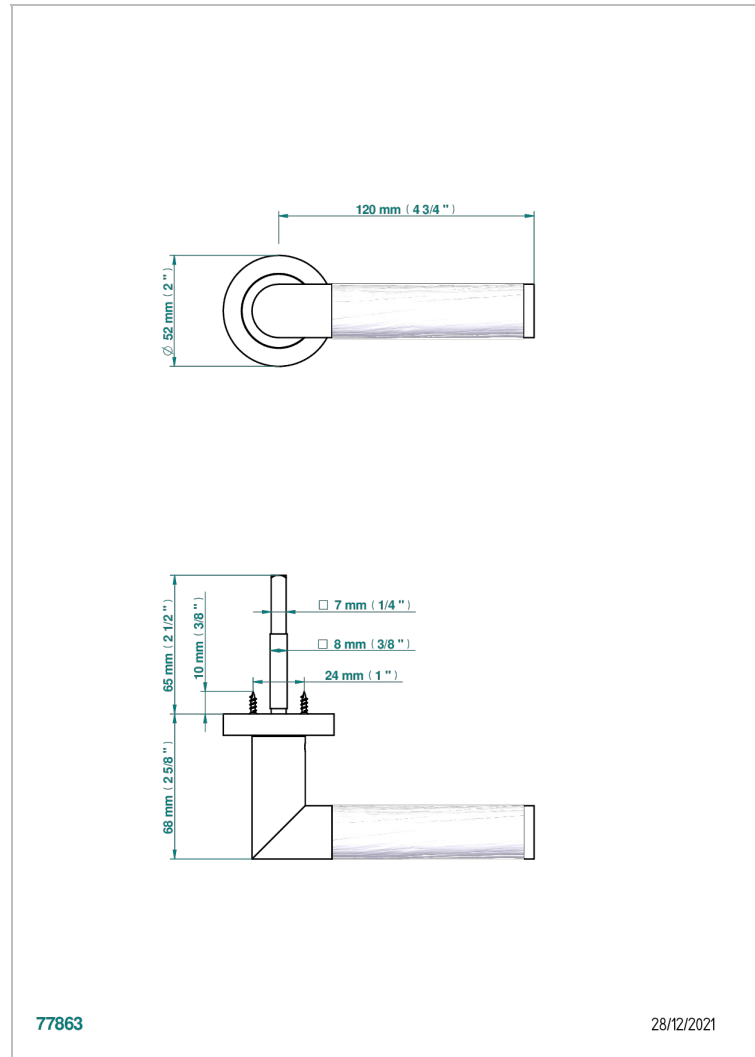

# COLLECTION PARIS

B8A-DHCRD3/S

Door handle (one side) - Paris metal, Wood pattern

THG<sup>®</sup>  
PARIS

77863

28/12/2021

## EIGENSCHAFTEN

- Collection Paris
- Door handle (one side) - Paris metal, Wood pattern