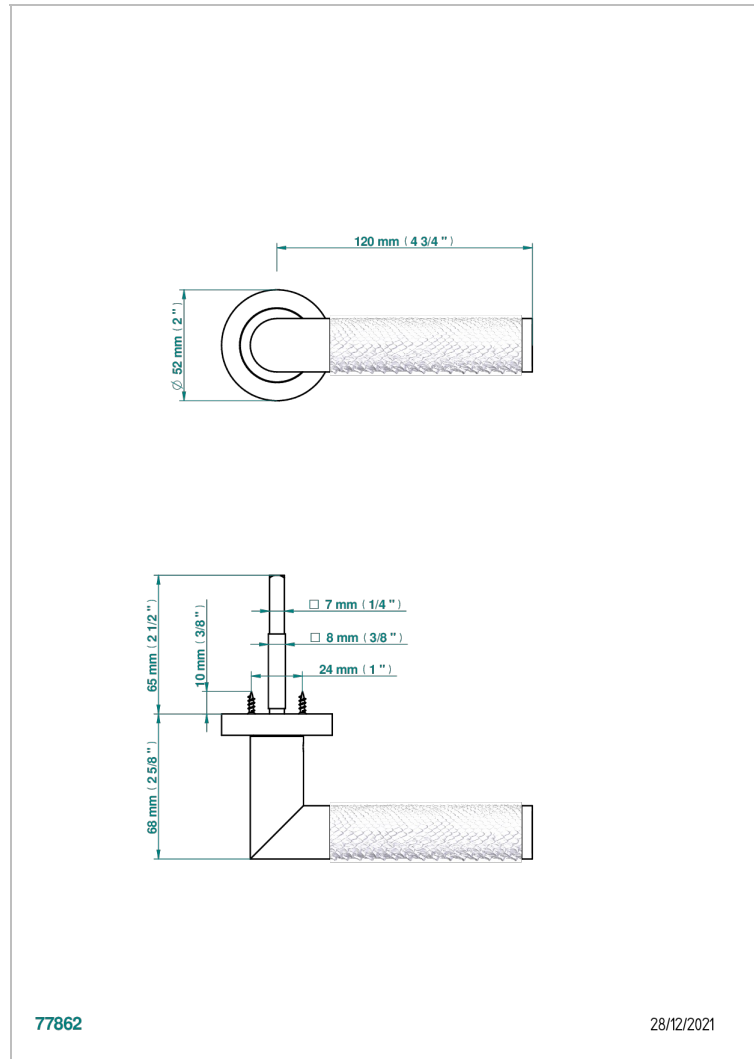

# COLLECTION PARIS

B8A-DHCRD2/S

Door handle (one side) - Paris metal, Python pattern

77862

28/12/2021

## CHARACTERISTIC

- Collection Paris
- Door handle (one side) - Paris metal, Python pattern