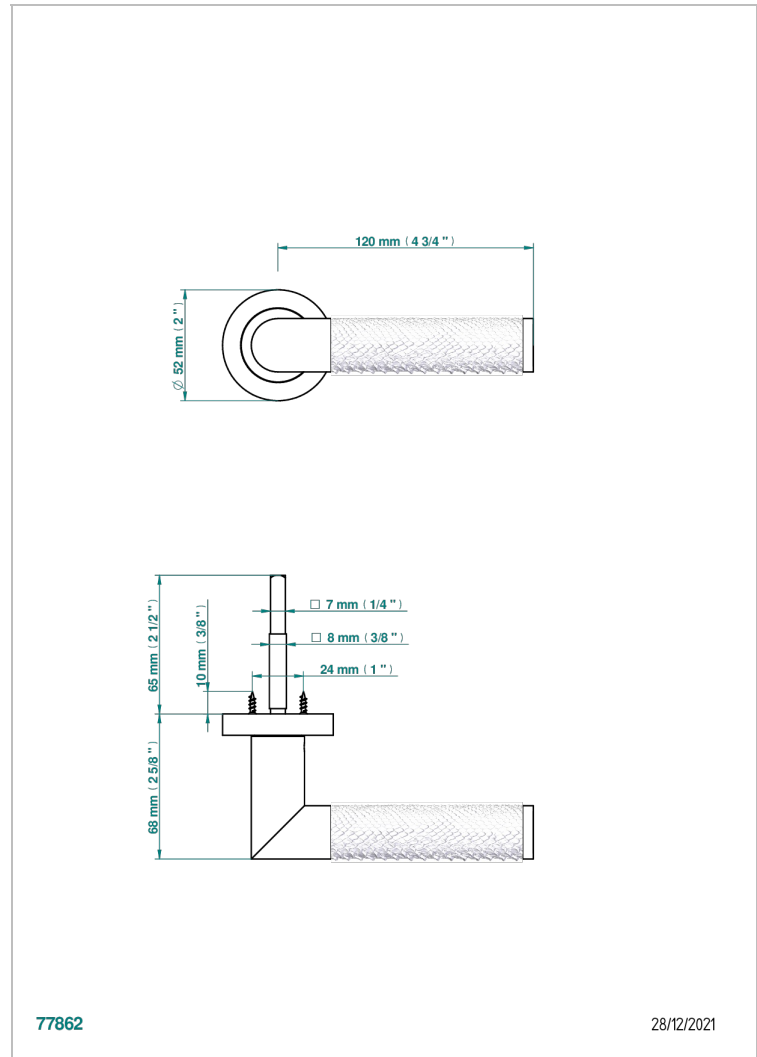

# COLLECTION PARIS

B8A-DHCRD2/S

Door handle (one side) - Paris metal, Python pattern

THG<sup>®</sup>  
PARIS

77862

28/12/2021

## CARACTERÍSTICAS

- Collection Paris
- Door handle (one side) - Paris metal, Python pattern