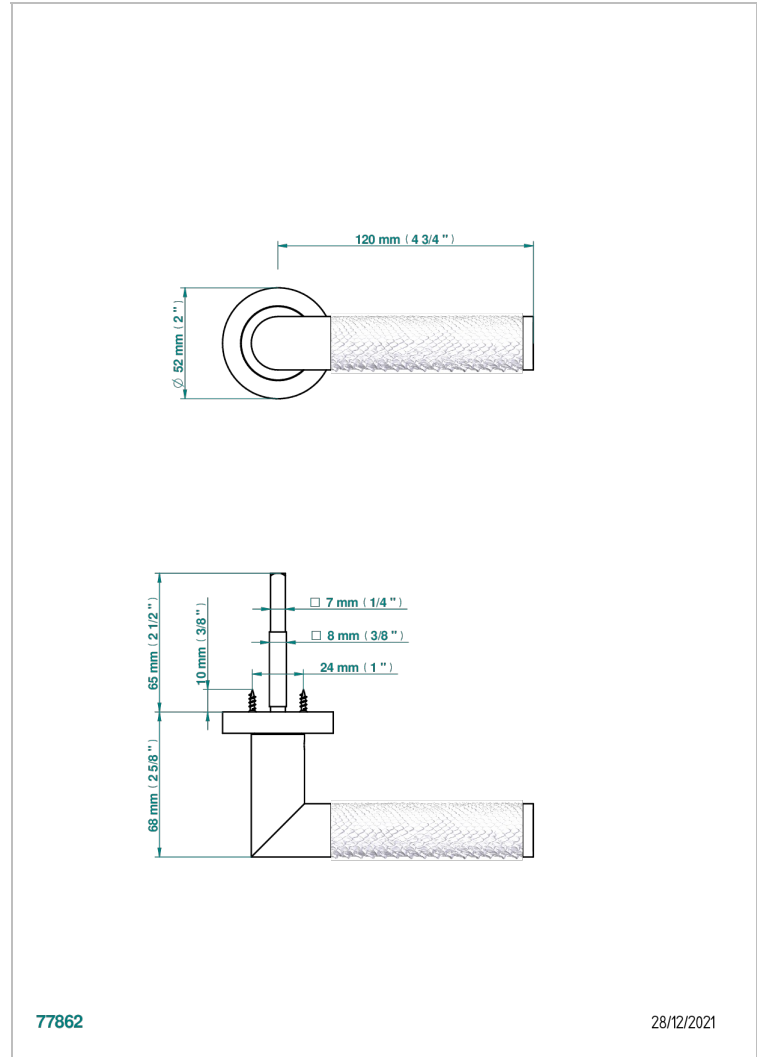

COLLECTION PARIS

B8A-DHCRD2/S

Door handle (one side) - Paris metal, Python pattern

THG[®]
PARIS

77862

28/12/2021

EIGENSCHAFTEN

- Collection Paris
- Door handle (one side) - Paris metal, Python pattern

VERFÜGBARE OBERFLÄCHEN

Blassgold - F30
Blassgold matt unlackiert - F31
Bronze hell - D01
Chrom - A02
Gold - F01
Gold matt - F07

Mattschwarz keramik - D30
Nickel matt - C01
Pvd blush - H62
Pvd blush matt - H60
Pvd bronze braun - F33
Pvd bronze braun matt - F34