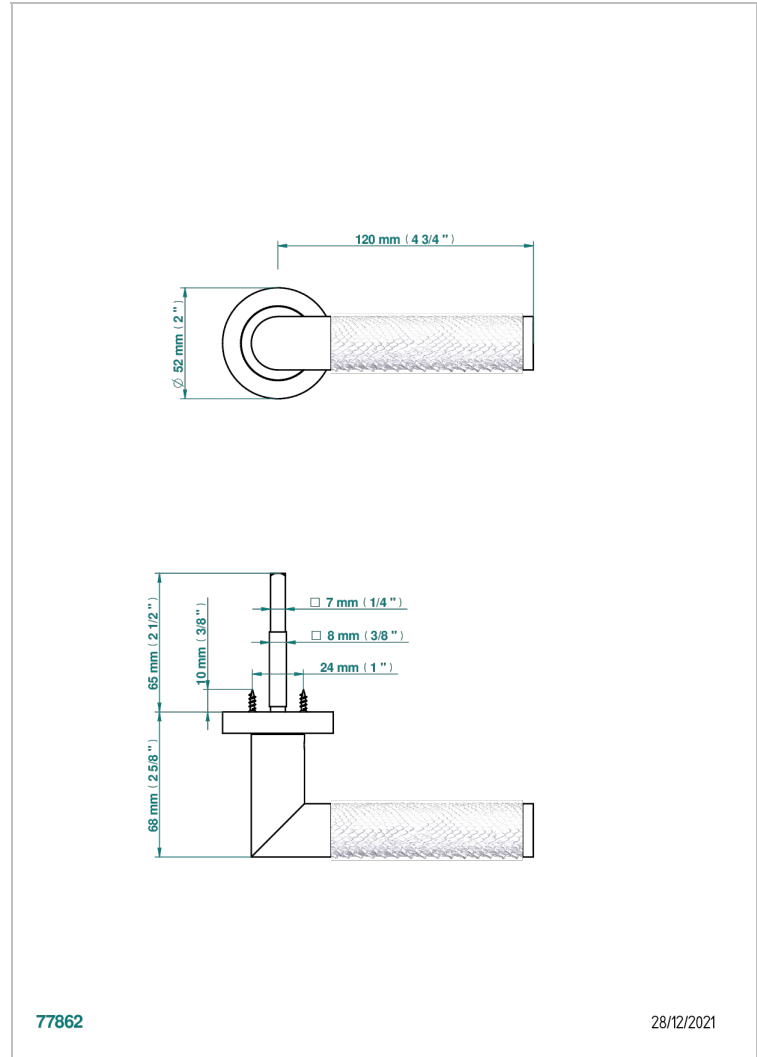

COLLECTION PARIS

B8A-DHCRD2/S

Door handle (one side) - Paris metal, Python pattern

77862

28/12/2021

CHARACTERISTIC

- Collection Paris
- Door handle (one side) - Paris metal, Python pattern

AVAILABLE FINITIONS