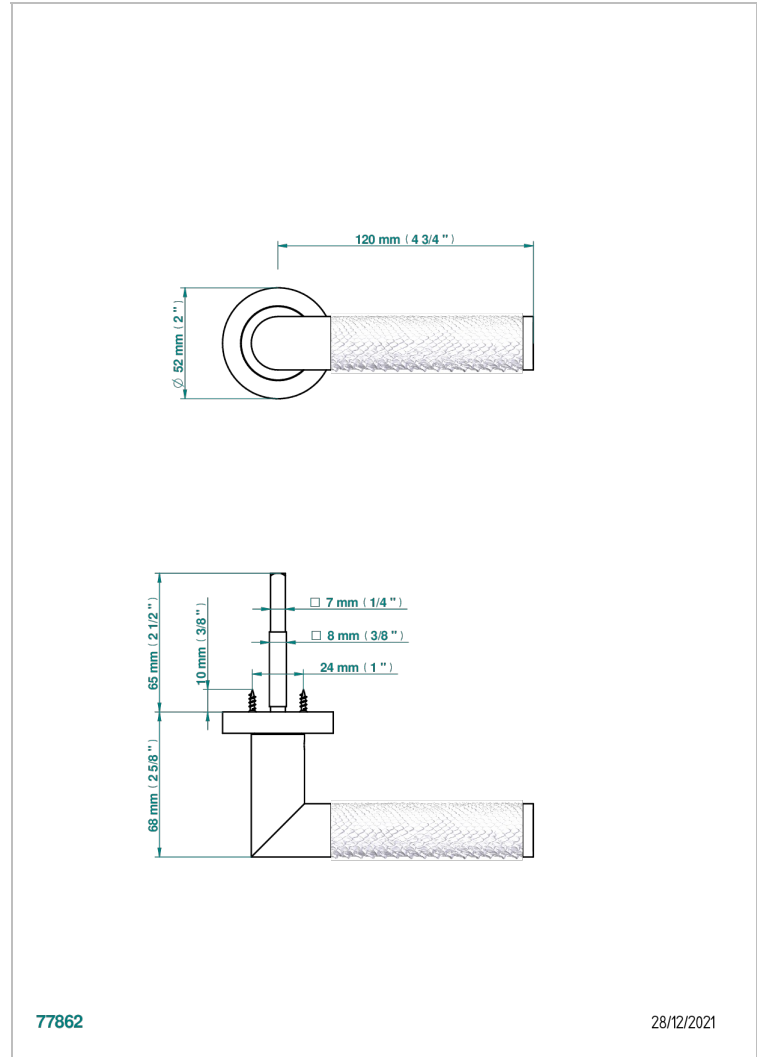

# COLLECTION PARIS

B8A-DHCRD2/S

Door handle (one side) - Paris metal, Python pattern

THG<sup>®</sup>  
PARIS

77862

28/12/2021

## EIGENSCHAFTEN

- Collection Paris
- Door handle (one side) - Paris metal, Python pattern