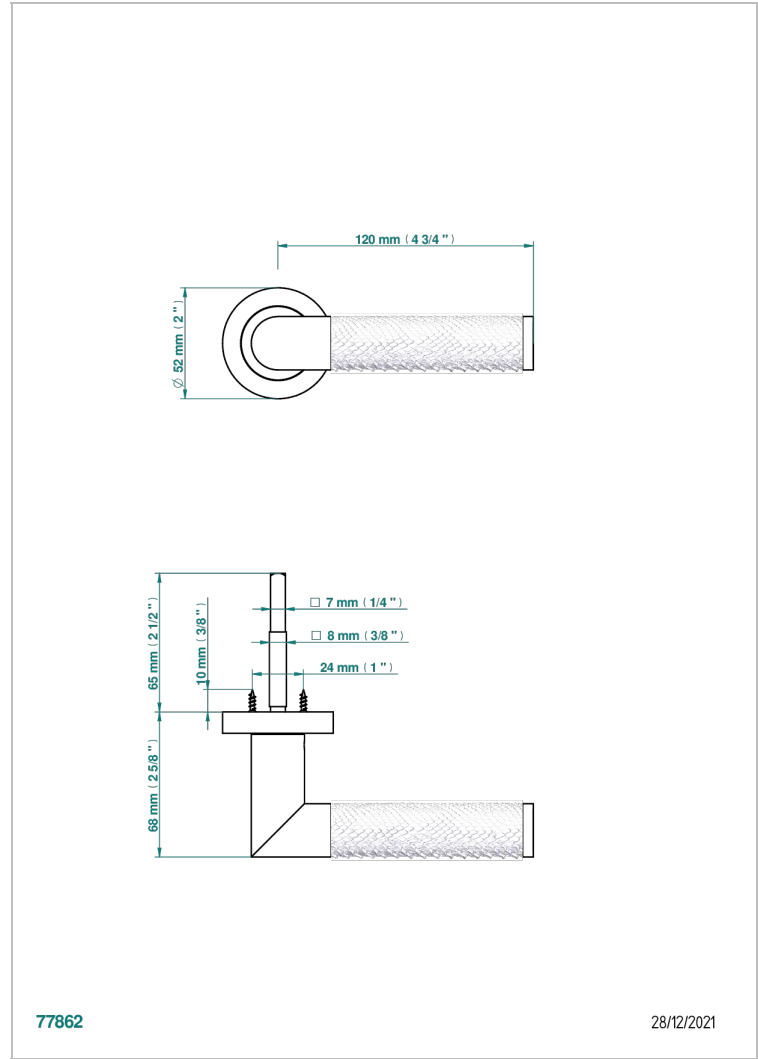

COLLECTION PARIS

B8A-DHCRD2/S

Door handle (one side) - Paris metal, Python pattern

THG[®]
PARIS

77862

28/12/2021

特色

- Collection Paris
- Door handle (one side) - Paris metal, Python pattern

可选饰面

Black ceram - D30
Blush PVD - H62
Graphite PVD - H64
Matt Umber PVD - H67
Matt blush PVD - H60
Matt graphite PVD - H65

PVD哑光棕铜 - F34
PVD哑光金 - H53
PVD哑光铜 - H50
PVD哑光镍 - H56
PVD抛光铜 - H49
PVD棕铜 - F33

PVD金色 - H52
PVD镍 - H55
Umber PVD - H66
哑光浅金 - F31
哑光金 - F07
哑光镍 - C01