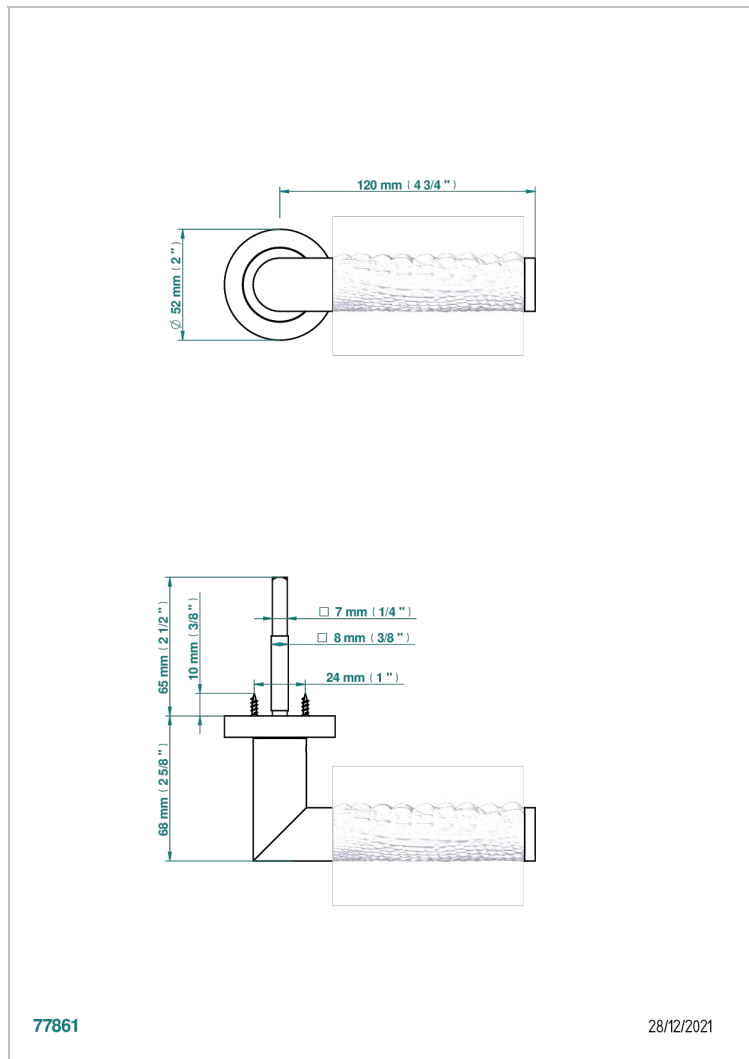

COLLECTION PARIS

B8A-DHCRD1/S

Door handle (one side) - Paris metal, Alligator pattern

77861

28/12/2021

CHARACTERISTIC

- Collection Paris
- Door handle (one side) - Paris metal, Alligator pattern

AVAILABLE FINITIONS