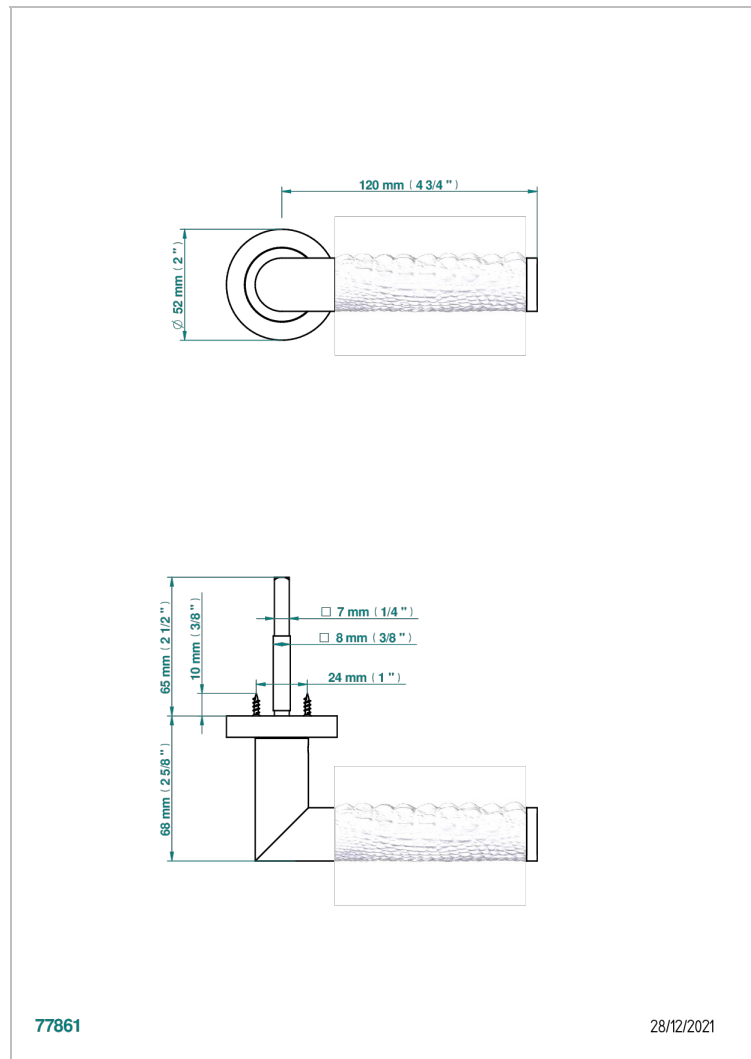

COLLECTION PARIS

B8A-DHCRD1/S

Door handle (one side) - Paris metal, Alligator pattern

77861

28/12/2021

CHARACTERISTIC

- Collection Paris
- Door handle (one side) - Paris metal, Alligator pattern

AVAILABLE FINITIONS