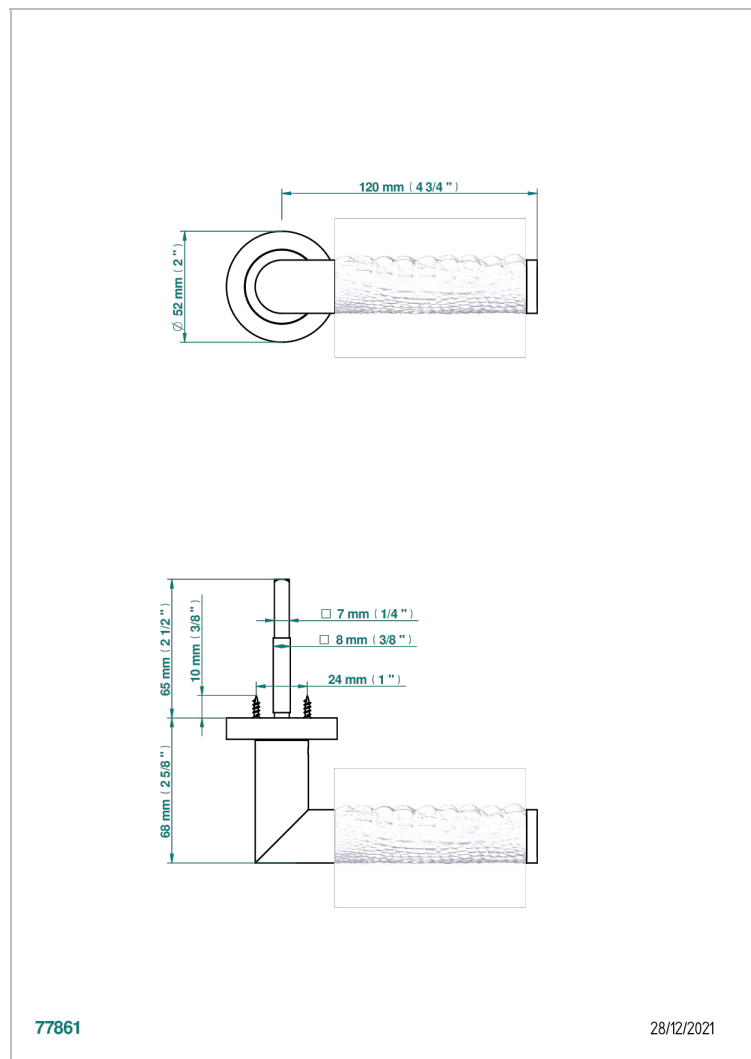

COLLECTION PARIS

B8A-DHCRD1/S

Door handle (one side) - Paris metal, Alligator pattern

THG[®]
PARIS

77861

28/12/2021

EIGENSCHAFTEN

- Collection Paris
- Door handle (one side) - Paris metal, Alligator pattern

VERFÜGBARE OBERFLÄCHEN

Blassgold - F30
Blassgold matt unlackiert - F31
Bronze hell - D01
Chrom - A02
Gold - F01
Gold matt - F07

Mattschwarz keramik - D30
Nickel matt - C01
Pvd blush - H62
Pvd blush matt - H60
Pvd bronze braun - F33
Pvd bronze braun matt - F34