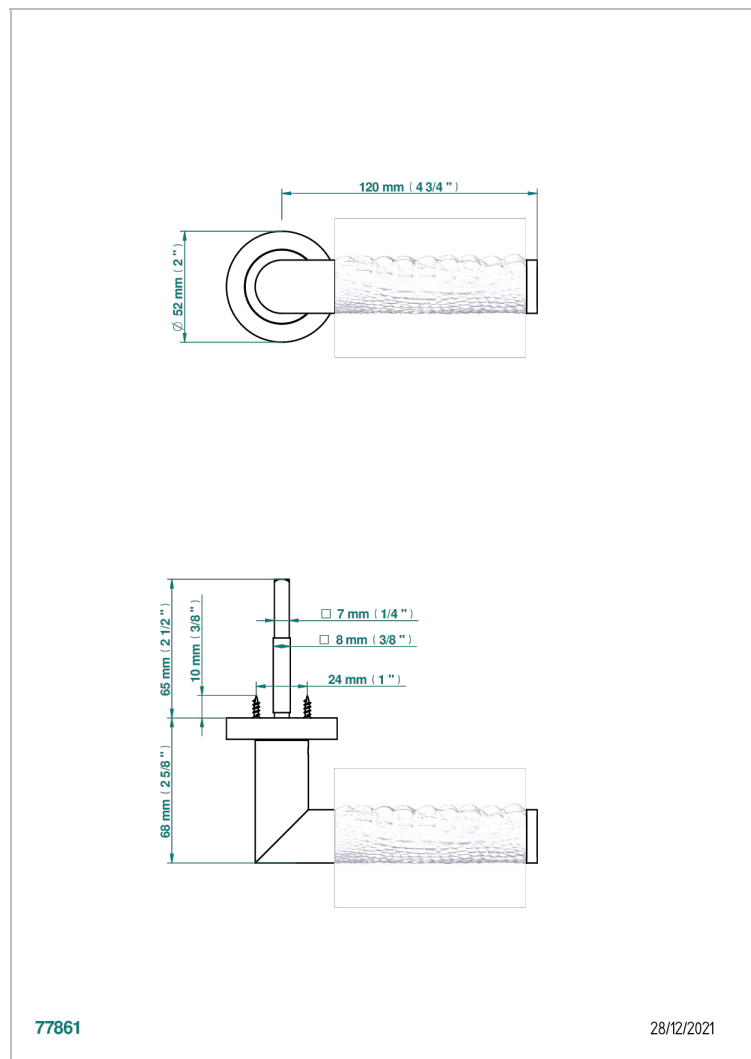

COLLECTION PARIS

B8A-DHCRD1/S

Door handle (one side) - Paris metal, Alligator pattern

THG[®]
PARIS

77861

28/12/2021

ХАРАКТЕРИСТИКИ

- Collection Paris
- Door handle (one side) - Paris metal, Alligator pattern