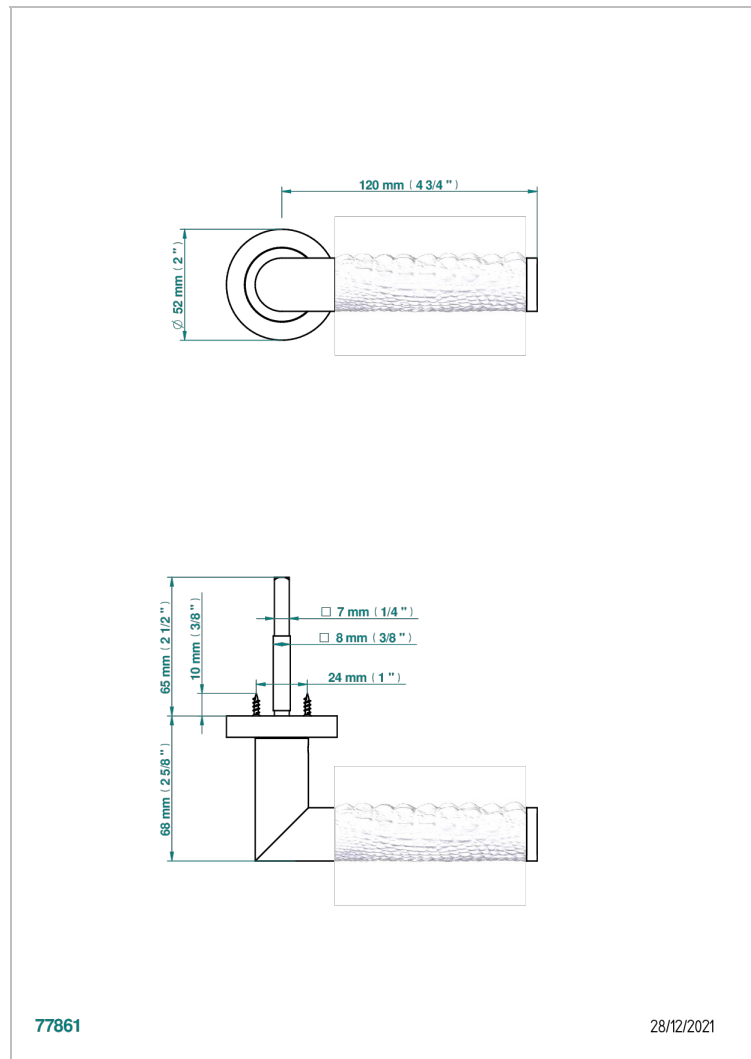

# COLLECTION PARIS

B8A-DHCRD1/S

Door handle (one side) - Paris metal, Alligator pattern

77861

28/12/2021

## CHARACTERISTIC

- Collection Paris
- Door handle (one side) - Paris metal, Alligator pattern