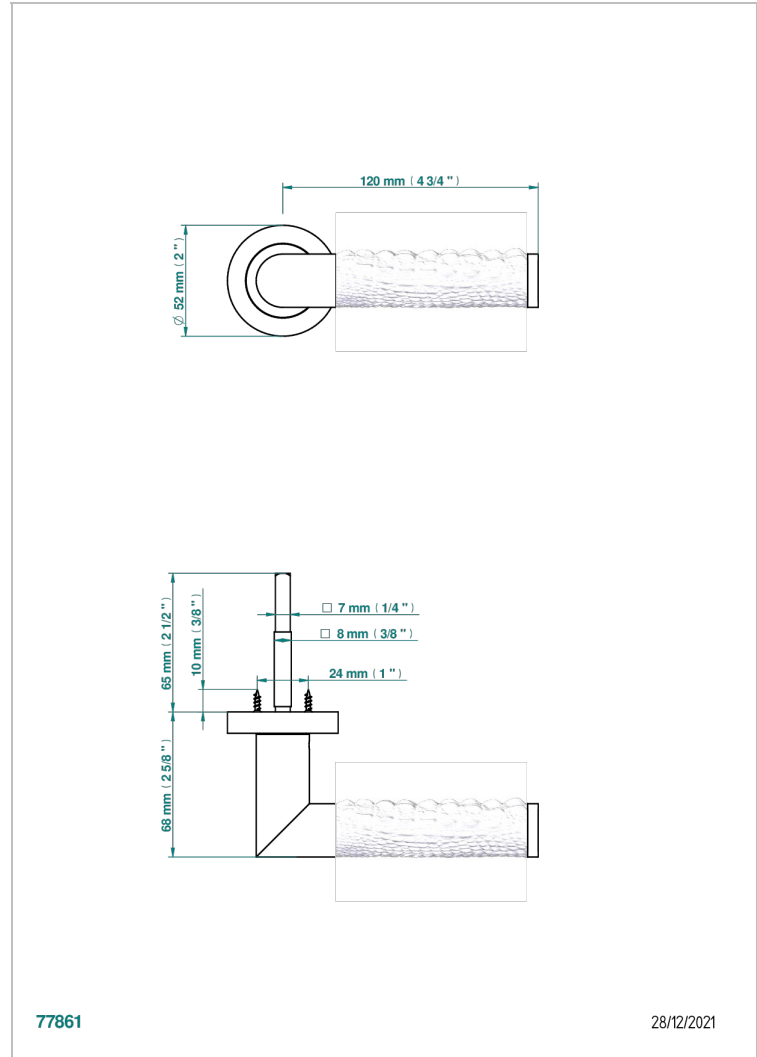

COLLECTION PARIS

B8A-DHCRD1/S

Door handle (one side) - Paris metal, Alligator pattern

77861

28/12/2021

特色

- Collection Paris
- Door handle (one side) - Paris metal, Alligator pattern

可选饰面