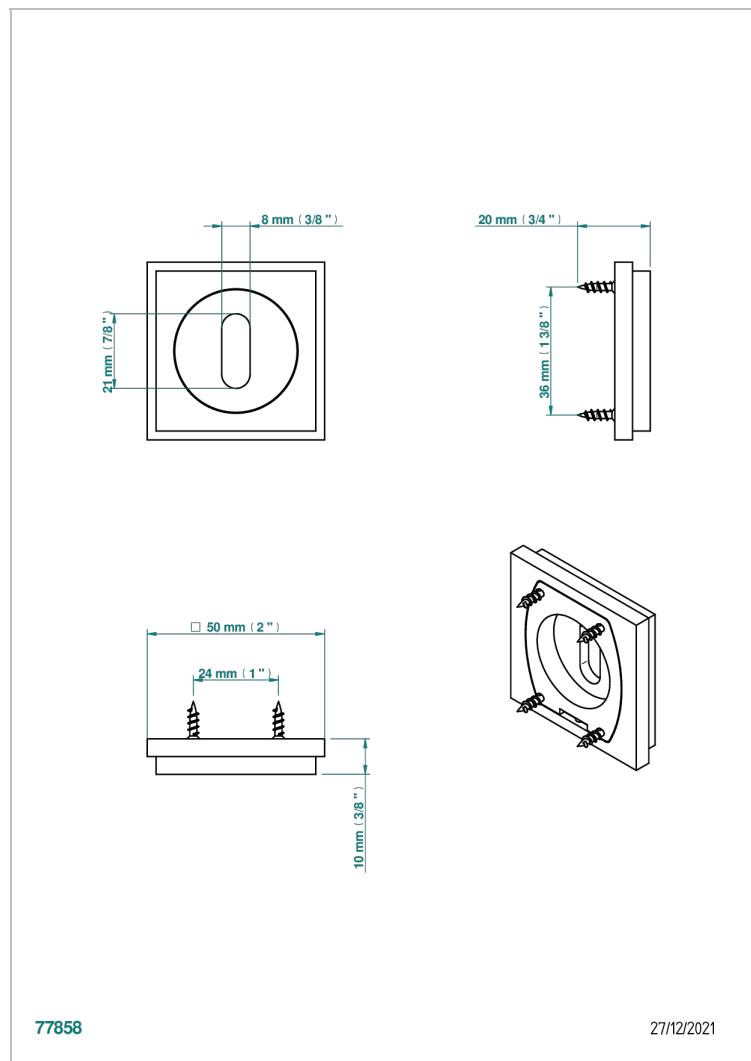

COLLECTION NEW YORK

B8D-DWA3/S

Key hole escutcheon

THG[®]
PARIS

CHARACTERISTIC

- Collection New York
- Key hole escutcheon

AVAILABLE FINITIONS

Black ceram - D30
Blush PVD - H62
Brass color PVD - H49
Brown bronze color PVD - F33
Gold color PVD - H52
Graphite PVD - H64