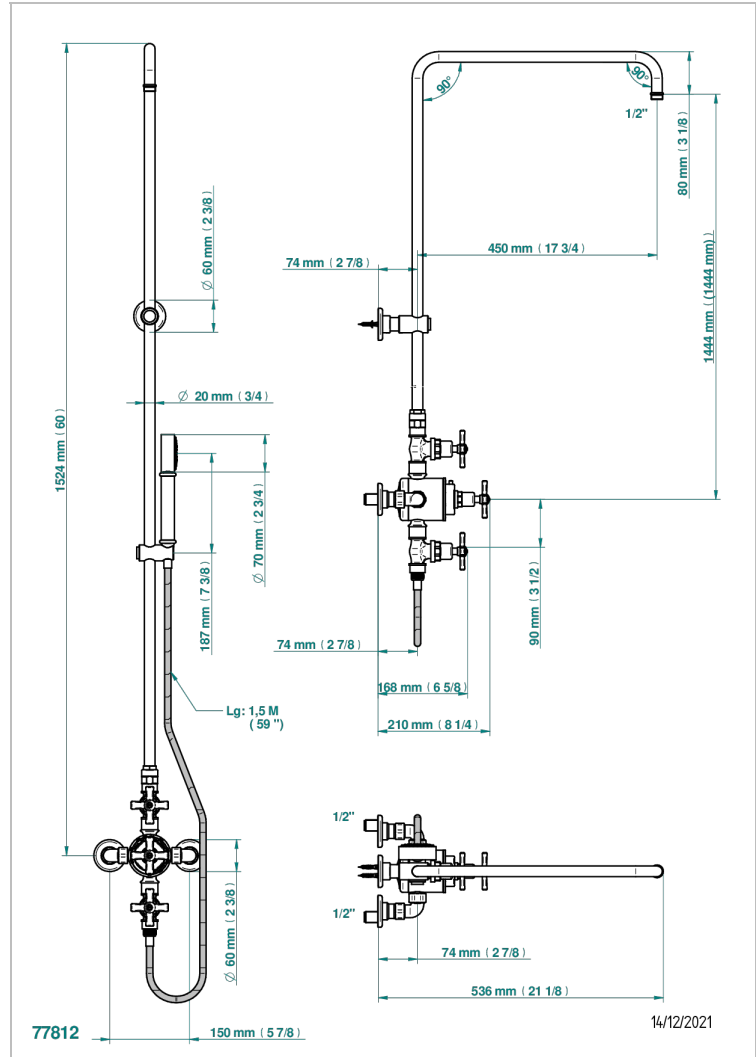

Wall mounted thermostatic shower mixer / shut off valves / exposed shower column / telephone shower, hose and Wall mounted cradle - 150 mm centres. (without shower head)

### CHARACTERISTIC

- Saint-germain
- Wall mounted thermostatic shower mixer / shut off valves / exposed shower column / telephone shower, hose and Wall mounted cradle - 150 mm centres. (without shower head)

### AVAILABLE FINITIONS

Antique nickel - H28  
 Black ceram - D30  
 Blush PVD - H62  
 Brass color PVD - H49  
 Brown bronze color PVD - F33  
 Gold color PVD - H52

Graphite PVD - H64  
 Lacquered light bronze - D01  
 Matt Umber PVD - H67  
 Matt blush PVD - H60  
 Matt brass color PVD - H50  
 Matt brown bronze color PVD - F34