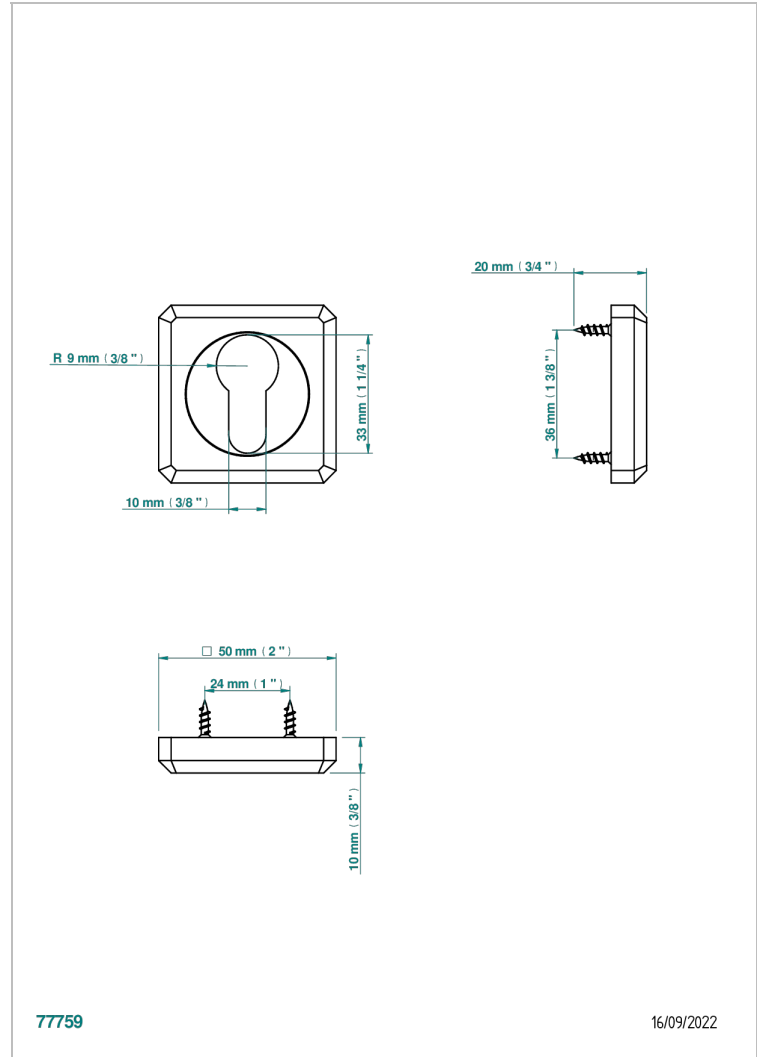

# COLLECTION BERLIN

B8E-DWA2/S

Escutcheon for Euro profile

## CHARACTERISTIC

- Collection Berlin
- Escutcheon for Euro profile