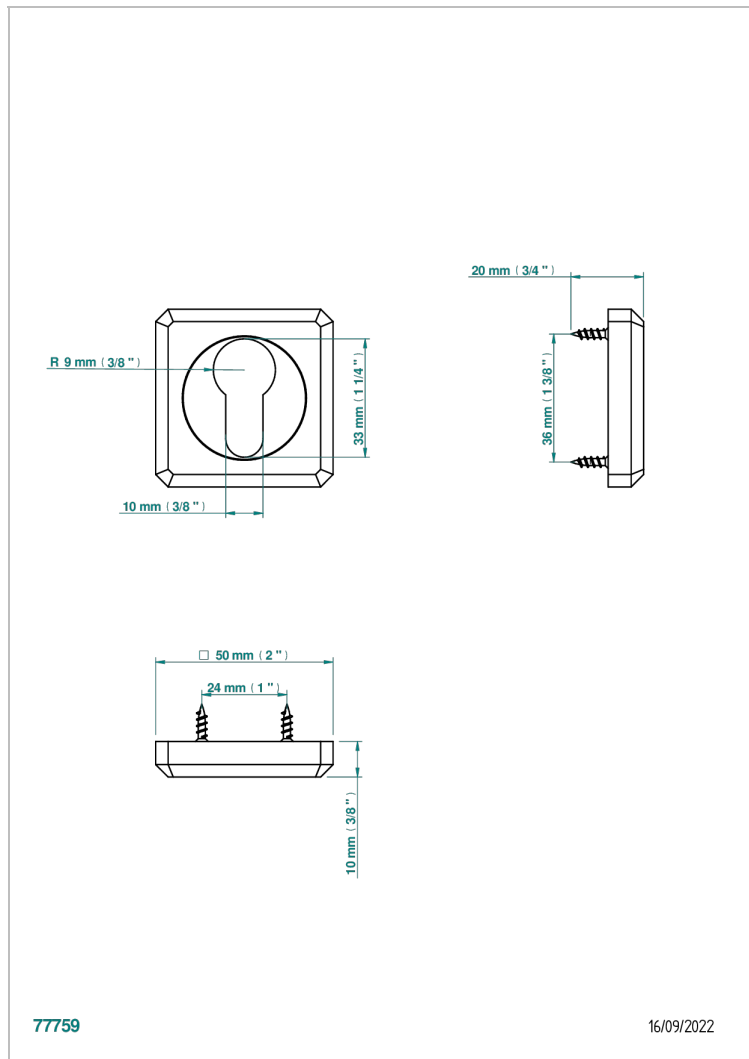

COLLECTION BERLIN

B8E-DWA2/S

Escutcheon for Euro profile

THG[®]
PARIS

特色

- Collection Berlin
- Escutcheon for Euro profile

可选饰面

Black ceram - D30
Blush PVD - H62
Graphite PVD - H64
Matt Umber PVD - H67
Matt blush PVD - H60
Matt graphite PVD - H65