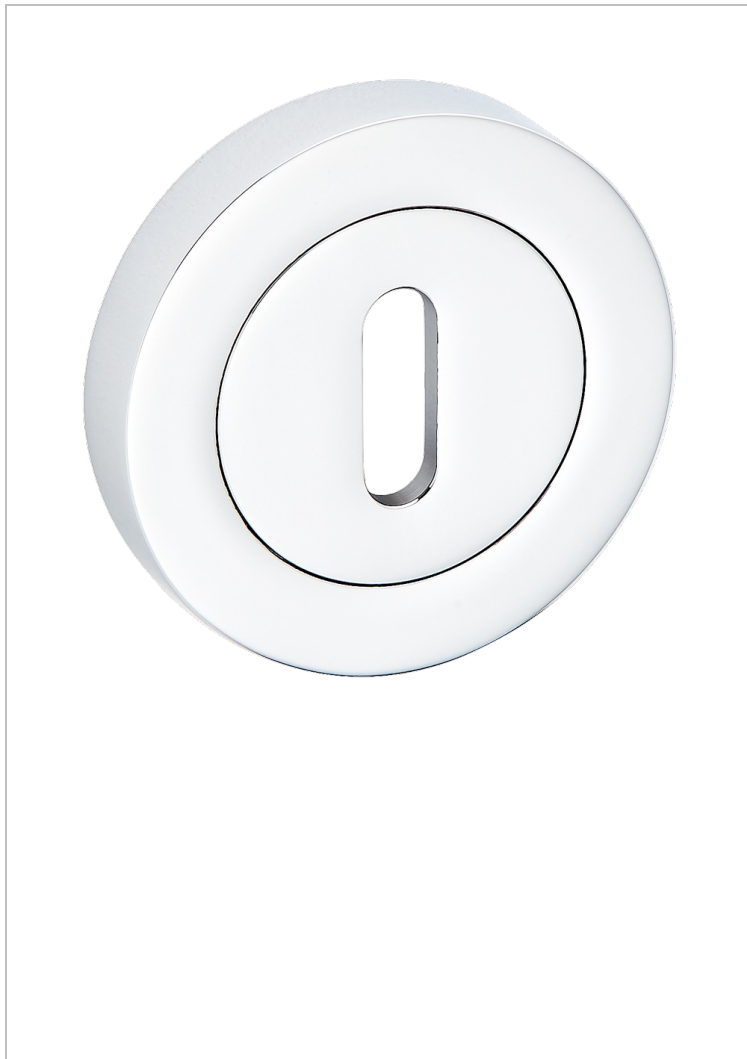

COLLECTION PARIS

B8A-DWA3/S

Key hole escutcheon

THG[®]
PARIS

77745

07/12/2021

CHARACTERISTIC

- Collection Paris
- Key hole escutcheon

AVAILABLE FINITIONS

Black ceram - D30
Blush PVD - H62
Brass color PVD - H49
Brown bronze color PVD - F33
Gold color PVD - H52
Graphite PVD - H64

Lacquered light bronze - D01
Matt Umber PVD - H67
Matt blush PVD - H60
Matt brass color PVD - H50
Matt brown bronze color PVD - F34
Matt gold - F07

Matt gold color PVD - H53
Matt graphite PVD - H65
Matt nickel (color finish) - C01
Matt nickel color PVD - H56
Nickel color PVD - H55
Polished chrome (color finish) - A02

Polished gold (color finish) - F01
Polished nickel - B01
Soft gold - F30
Soft matt gold - F31
Umber PVD - H66