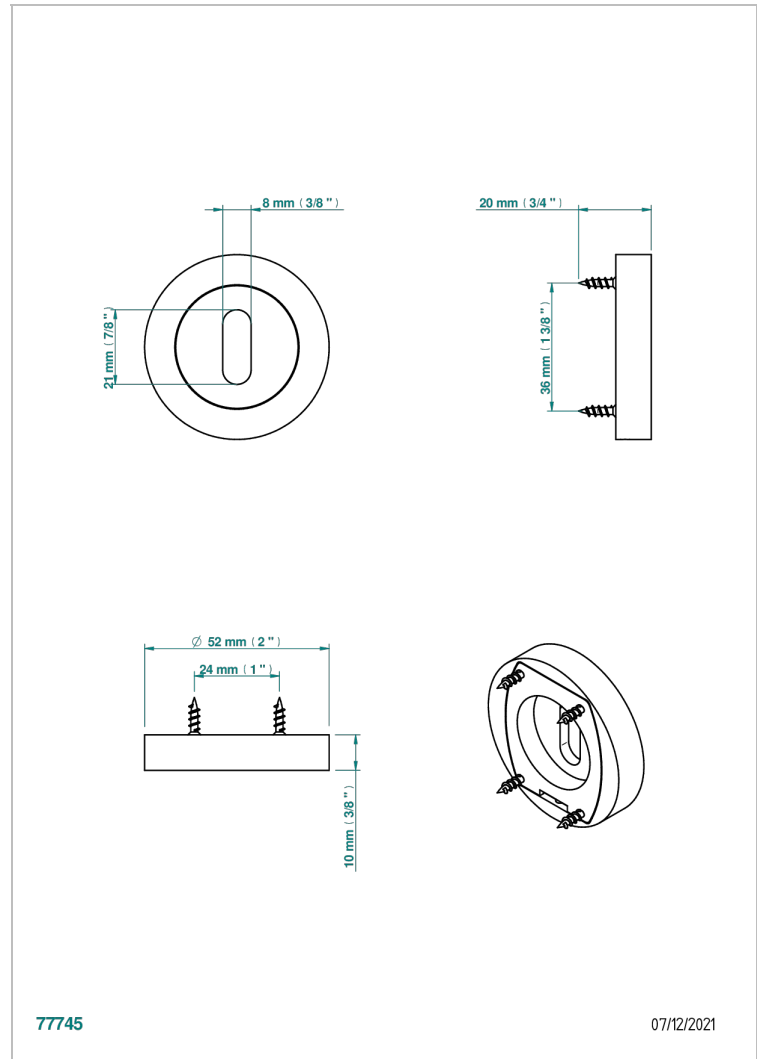

COLLECTION PARIS

B8A-DWA3/S

Key hole escutcheon

THG[®]
PARIS

77745

07/12/2021

CHARACTERISTIC

- Collection Paris
- Key hole escutcheon