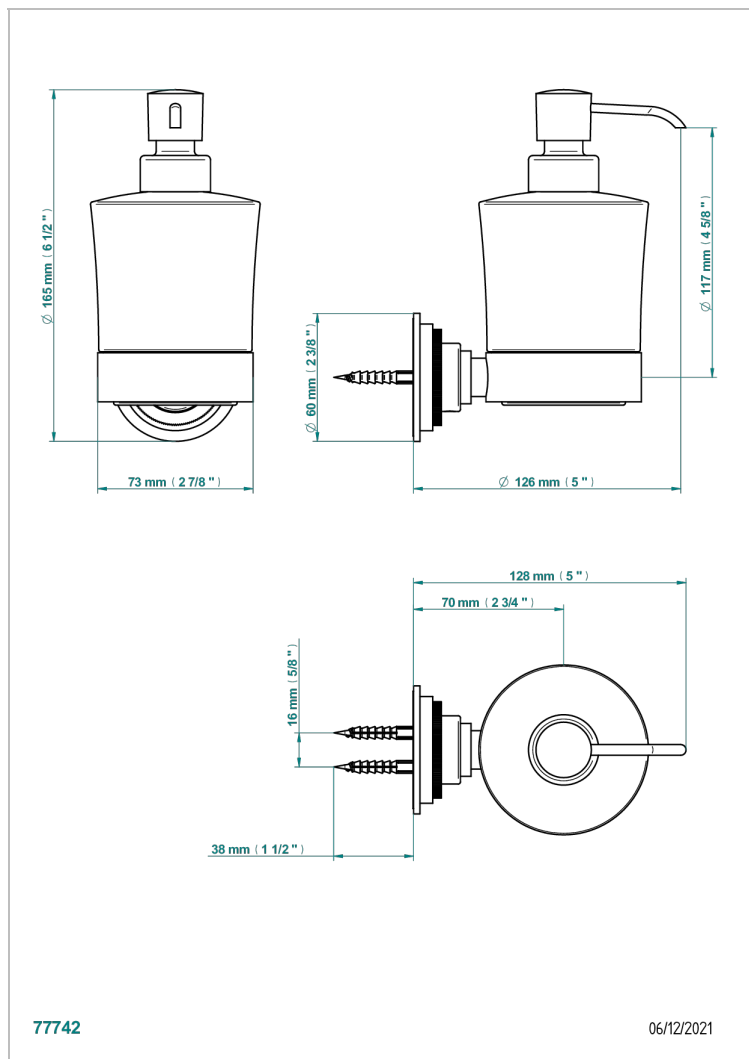

HAMPTONS WITH LEVER HANDLES

G4S-613

wall liquid soap dispenser

THG[®]
PARIS

77742

06/12/2021

CHARACTERISTIC

- Hamptons with lever handles
- wall liquid soap dispenser