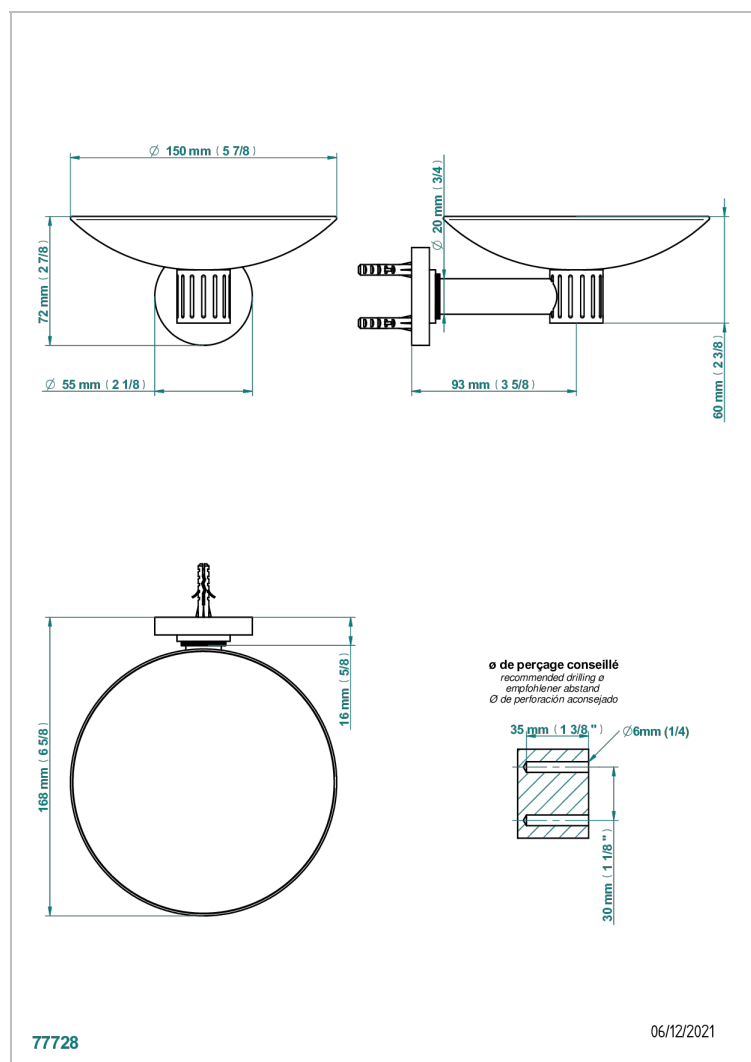

HAMPTONS WITH LEVER HANDLES

G4S-546GM

Soap dish, wall mounted, 6" diameter

CHARACTERISTIC

- Hamptons with lever handles
- Soap dish, wall mounted, 6" diameter

AVAILABLE FINITIONS

Black ceram - D30
Blush PVD - H62
Brass color PVD - H49
Brown bronze color PVD - F33
Chrome polished - A02
Copper antique matt, coated - H07